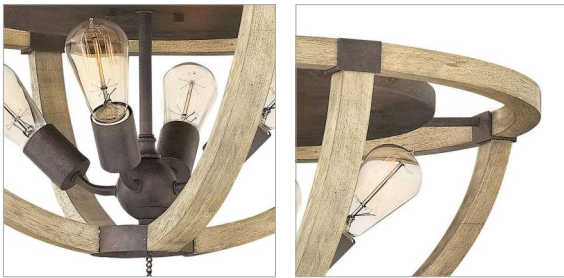

MIDDLEFIELD

FR40571IRR

MEDIUM FLUSH MOUNT

Middlefield's rustic-chic design captures a historical feel with its solid distressed wood reminiscent of weathered ash, steel construction and iron rust finish. A pear-shaped wood finial adds an additional elegant detail.

DETAILS	
FINISH:	Iron Rust
MATERIAL:	Wood
DIMMABLE:	YES, WITH DIMMABLE LAMP (NOT INCLUDED)

DIMENSIONS	
WIDTH:	23.8"
HEIGHT:	13.3"
WEIGHT:	9.5lb

LIGHT SOURCE	
LIGHT SOURCE:	Socketed
WATTAGE:	4-14w Med. LED, 100w Equiv.
VOLTAGE:	120v

MOUNTING	
CANOPY:	15.75" Dia.

SHIPPING	
CARTON LENGTH:	28.5
CARTON WIDTH:	28.5
CARTON HEIGHT:	13
CARTON WEIGHT:	20.5

PRODUCT DETAILS:

- Suitable for use in dry (indoor) locations as defined by NEC and CEC. Meets United States UL Underwriters Laboratories & CSA Canadian Standards Association Product Safety Standards.
- Artisanal details, a rich finish and organic elements add warm rustic style