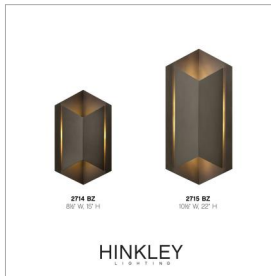

PRODUCT DETAILS:

- LED components carry a 5-year limited warranty
- Suitable for use in wet (outdoor direct rain) locations as defined by NEC and CEC. Meets United States UL Underwriters Laboratories & CSA Canadian Standards Association Product Safety Standards
- 2-year finish warranty
- Exclusively available in High Performance LED
- Bold lines and a clean, minimalist style complement contemporary architecture