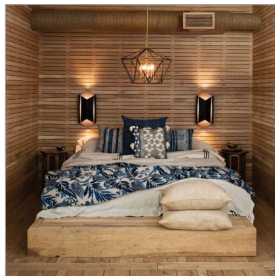

PRODUCT DETAILS:

- LED components carry a 5-year limited warranty
- Suitable for use in wet (outdoor direct rain) locations as defined by NEC and CEC. Meets United States UL Underwriters Laboratories & CSA Canadian Standards Association Product Safety Standards
- 2-year finish warranty
- Exclusively available in High Performance LED
- Bold lines and a clean, minimalist style complement contemporary architecture