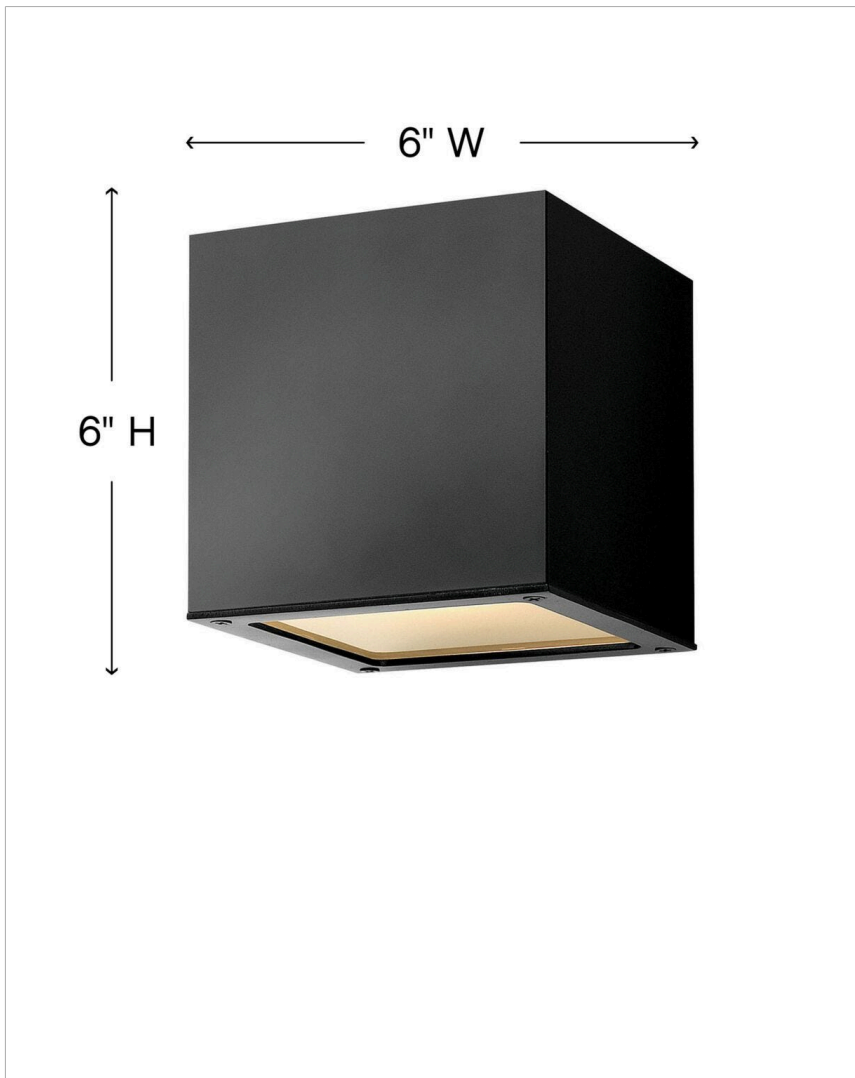

KUBE

1768SK

EXTRA SMALL DOWN LIGHT WALL MOUNT LANTERN

A collection of sleek designs, Kube's contemporary style featuring solid aluminum construction provides a chic, minimalist statement to complement a variety of exteriors.

DETAILS	
FINISH:	Satin Black
MATERIAL:	Aluminum
GLASS:	Etched Lens
DIMMABLE:	YES, 0-10V TYPE DIMMER ONLY

DIMENSIONS	
WIDTH:	6"
HEIGHT:	6"
WEIGHT:	3.5lb
BACK PLATE:	4.5" Sq.
EXTENSION:	6.8"
TOP TO OUTLET:	3.000000"

LIGHT SOURCE	
LIGHT SOURCE:	Integrated LED
WATTAGE:	7.50w LED *Included
VOLTAGE:	120v/277v

SHIPPING	
CARTON LENGTH:	8.5
CARTON WIDTH:	8.5
CARTON HEIGHT:	9.5
CARTON WEIGHT:	4

PRODUCT DETAILS:

- LED components carry a 5-year limited warranty
- Suitable for use in wet (outdoor direct rain) locations as defined by NEC and CEC. Meets United States UL Underwriters Laboratories & CSA Canadian Standards Association Product Safety Standards
- 2-year finish warranty
- Equipped with 120/277V universal driver.
- Bold lines and a clean, minimalist style complement contemporary architecture
- Fixture is Dark Sky compliant and engineered to minimize light glare upward into the night sky