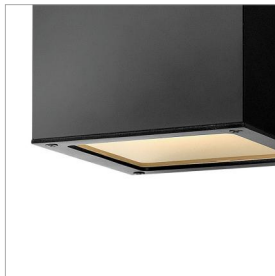

KUBE

1768SK

EXTRA SMALL DOWN LIGHT WALL MOUNT LANTERN

A collection of sleek designs, Kube's contemporary style featuring solid aluminum construction provides a chic, minimalist statement to complement a variety of exteriors.

DETAILS	
FINISH:	Satin Black
MATERIAL:	Aluminum
GLASS:	Etched Lens
DIMMABLE:	YES, 0-10V TYPE DIMMER ONLY

DIMENSIONS	
WIDTH:	6"
HEIGHT:	6"
WEIGHT:	3.5lb
BACK PLATE:	4.5" Sq.
EXTENSION:	6.8"
TOP TO OUTLET:	3.000000"

LIGHT SOURCE	
LIGHT SOURCE:	Integrated LED
WATTAGE:	7.50w LED *Included
VOLTAGE:	120v/277v

SHIPPING	
CARTON LENGTH:	8.5
CARTON WIDTH:	8.5
CARTON HEIGHT:	9.5
CARTON WEIGHT:	4

PRODUCT DETAILS:

- LED components carry a 5-year limited warranty
- Suitable for use in wet (outdoor direct rain) locations as defined by NEC and CEC. Meets United States UL Underwriters Laboratories & CSA Canadian Standards Association Product Safety Standards
- 2-year finish warranty
- Equipped with 120/277V universal driver.
- Bold lines and a clean, minimalist style complement contemporary architecture
- Fixture is Dark Sky compliant and engineered to minimize light glare upward into the night sky