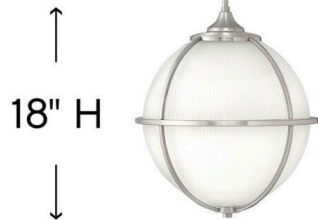

# ODEON

4744BN

MEDIUM ORB PENDANT

Inspired by the stylish Tribeca brasserie, Odeon elicits a fashionable, urban feel that is both modern and timeless. The metal frame follows the contour of the holophane sphere, inspiring perfection in any setting.

DETAILS	
FINISH:	Brushed Nickel
MATERIAL:	Steel
GLASS:	Etched Holophane
SLOPE DEGREE:	90
DIMMABLE:	YES, WITH DIMMABLE LAMP (NOT INCLUDED)

DIMENSIONS	
WIDTH:	15"
HEIGHT:	18"
WEIGHT:	17.2lb

LIGHT SOURCE	
LIGHT SOURCE:	Socketed
WATTAGE:	3-7w Med. LED, 100w Equiv.
VOLTAGE:	120v

MOUNTING	
CANOPY:	6" Dia.
LEAD WIRE:	1 X 120"
MAX HEIGHT:	54.3

SHIPPING	
CARTON LENGTH:	17.5
CARTON WIDTH:	17.5
CARTON HEIGHT:	21
CARTON WEIGHT:	21.1

15" Dia.

## PRODUCT DETAILS:

- Suitable for use in dry (indoor) locations as defined by NEC and CEC. Meets United States UL Underwriters Laboratories & CSA Canadian Standards Association Product Safety Standards.
- This fixture includes multiple down stems in various lengths to customize the installation height of the fixture, including one 6" stem and two 12" stems
- This item may be hung on a sloped ceiling
- Angular lines, a bold finish, simple shape and sturdy details merge for a robust but pared down industrial design