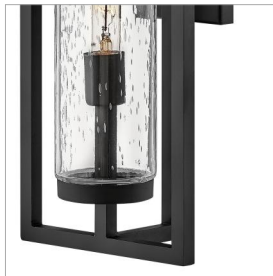

CORDILLERA

14905BK

LARGE WALL MOUNT LANTERN

Chic and contemporary, Cordillera hits the mark. Its tubular glass is surrounded by a sleek, slim frame conveying the ultimate look for modern styling. Available in a striking Black or Burnished Bronze finish, Cordillera is a seamless addition to all outdoor and interior styles.

| DETAILS | |
|-----------|---|
| FINISH: | Black |
| MATERIAL: | Aluminum |
| GLASS: | Clear Seedy |
| DIMMABLE: | YES - WITH DIMMABLE LAMP (NOT INCLUDED) |

| DIMENSIONS | |
|----------------|--------------|
| WIDTH: | 8.8" |
| HEIGHT: | 26" |
| WEIGHT: | 7.5lb |
| BACK PLATE: | 4.75"W X 9"H |
| EXTENSION: | 7" |
| TOP TO OUTLET: | 13" |

| LIGHT SOURCE | |
|---------------|-----------------------------|
| LIGHT SOURCE: | Socketed |
| WATTAGE: | 1-10w Med. LED, 100w Equiv. |
| VOLTAGE: | 120v |

| SHIPPING | |
|----------------|------|
| CARTON LENGTH: | 11.4 |
| CARTON WIDTH: | 9.9 |
| CARTON HEIGHT: | 28.9 |
| CARTON WEIGHT: | 9.9 |

PRODUCT DETAILS:

- Suitable for use in wet (outdoor direct rain) locations as defined by NEC and CEC. Meets United States UL Underwriters Laboratories & CSA Canadian Standards Association Product Safety Standards
- 2-year finish warranty
- Ideal for vintage filament bulbs (not included)
- Mounting hardware is hidden on the back plate to ensure a clean silhouette
- Streamlined forms, robust finishes and symmetrical details complement Craftsman facades