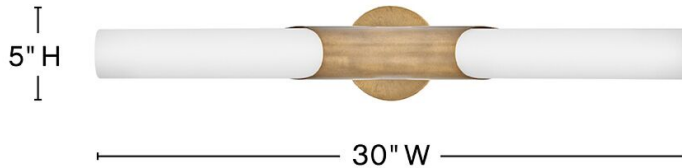

GRACE

51383THB

LARGE LED VANITY

Grace is simply elegant and perfectly named. Featuring a beautifully modern silhouette enhanced by a bias-cut central cuff, this feminine fixture has a timeless aesthetic that complements any décor style. Smooth etched opal glass is paired with a Textured Black Oxide or Textured Heritage Brass finish, providing contrast and subtle detail.

DETAILS	
FINISH:	Textured Heritage Brass
MATERIAL:	Steel
GLASS:	Etched Opal
DIMMABLE:	YES - CL TYPE DIMMER (SSL7A)

DIMENSIONS	
WIDTH:	5"
HEIGHT:	30"
WEIGHT:	4.5lb
BACK PLATE:	5" Dia.
EXTENSION:	3.8"
TOP TO OUTLET:	14"

LIGHT SOURCE	
LIGHT SOURCE:	Integrated LED
WATTAGE:	32w LED *Included
VOLTAGE:	120v

SHIPPING	
CARTON LENGTH:	32.5
CARTON WIDTH:	11
CARTON HEIGHT:	5.5
CARTON WEIGHT:	6.2

PRODUCT DETAILS:

- Fixture can be mounted horizontally.
- Suitable for use in damp locations as defined by NEC and CEC. Meets United States UL Underwriters Laboratories & CSA Canadian Standards Association Product Safety Standards.
- LED components carry a 5-year limited warranty
- Fixture can be mounted vertically
- Merging the best of traditional and modern elements with a sophisticated and streamlined look
- ADA compliant
- Mounting hardware is hidden on the back plate to ensure a clean silhouette