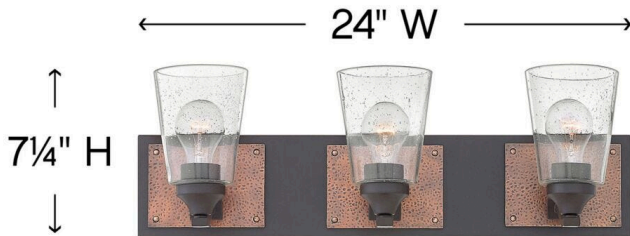

### MEDIUM THREE LIGHT VANITY

Jackson merges traditional details such as clear seedy glass, finished glass collars and distinctive hammered accent plates to create a seamless, polished look that is at home in a rustic lodge or an urban loft.

DETAILS	
FINISH:	Buckeye Bronze
MATERIAL:	Steel
GLASS:	Clear Seedy
DIMMABLE:	YES, WITH DIMMABLE LAMP (NOT INCLUDED)

DIMENSIONS	
WIDTH:	24"
HEIGHT:	7.3"
WEIGHT:	7.5lb
BACK PLATE:	24"W X 5"H
EXTENSION:	7"
TOP TO OUTLET:	5.000000"

LIGHT SOURCE	
LIGHT SOURCE:	Socketed
WATTAGE:	3-14w Med. LED, 100w Equiv.
VOLTAGE:	120v

SHIPPING	
CARTON LENGTH:	30
CARTON WIDTH:	9.5
CARTON HEIGHT:	8.5
CARTON WEIGHT:	8.4