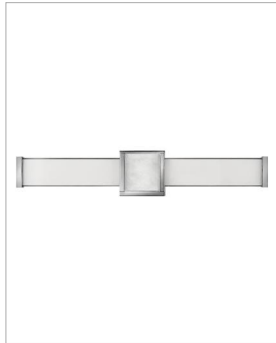

PRODUCT DETAILS:

- Fixture can be mounted horizontally.
- Suitable for use in damp locations as defined by NEC and CEC. Meets United States UL Underwriters Laboratories & CSA Canadian Standards Association Product Safety Standards.
- Sparkling chrome with reflective finish
- LED components carry a 5-year limited warranty
- Bold silhouette with dramatic details creates a modern statement
- Fixture can be mounted vertically
- ADA compliant
- Mounting hardware is hidden on the back plate to ensure a clean silhouette

HINKLEY

HINKLEY
33000 Pin Oak Parkway
Avon Lake, OH 44012

PHONE: (440) 653-5500
Toll Free: 1 (800) 446-5539

hinkley.com