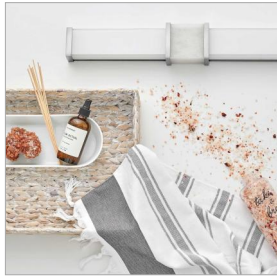

PRODUCT DETAILS:

- Fixture can be mounted horizontally.
- Suitable for use in damp locations as defined by NEC and CEC. Meets United States UL Underwriters Laboratories & CSA Canadian Standards Association Product Safety Standards.
- Sparkling chrome with reflective finish
- LED components carry a 5-year limited warranty
- Bold silhouette with dramatic details creates a modern statement
- Fixture can be mounted vertically
- ADA compliant
- Mounting hardware is hidden on the back plate to ensure a clean silhouette

HINKLEY

HINKLEY
33000 Pin Oak Parkway
Avon Lake, OH 44012

PHONE: (440) 653-5500
Toll Free: 1 (800) 446-5539

hinkley.com