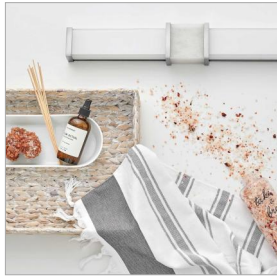

PIETRA

51582CM

LARGE LED VANITY

Turn your bathroom into a sanctuary with Pietra. Luxe materials and meticulous craftsmanship add to the spa-like zen of this integrated LED collection. A prominent cast center bracelet features a piece of solid stone with natural veining and subtle coloration that gleams against the Chrome or Black finish. Sophisticated details including cast endcaps and mitered glass complete this captivating look.

| DETAILS | |
|-----------|-----------------------------|
| FINISH: | Chrome |
| MATERIAL: | Steel |
| GLASS: | White Mitered |
| DIMMABLE: | YES, CL TYPE DIMMER (SSL7A) |

| DIMENSIONS | |
|----------------|-----------|
| WIDTH: | 24.8" |
| HEIGHT: | 4.5" |
| WEIGHT: | 6lb |
| BACK PLATE: | 4.5" Sq. |
| EXTENSION: | 2.8" |
| TOP TO OUTLET: | 2.250000" |

PRODUCT DETAILS:

- Fixture can be mounted horizontally.
- Suitable for use in damp locations as defined by NEC and CEC. Meets United States UL Underwriters Laboratories & CSA Canadian Standards Association Product Safety Standards.
- Sparkling chrome with reflective finish
- LED components carry a 5-year limited warranty
- Bold silhouette with dramatic details creates a modern statement
- Fixture can be mounted vertically
- ADA compliant
- Mounting hardware is hidden on the back plate to ensure a clean silhouette