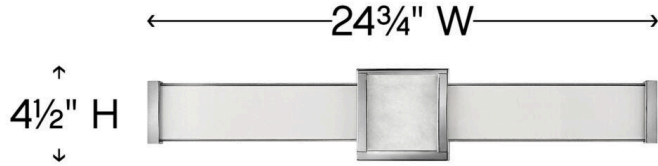

## 51582CM

DETAILS	
FINISH:	Chrome
MATERIAL:	Steel
GLASS:	White Mitered
DIMMABLE:	YES, CL TYPE DIMMER (SSL7A)

DIMENSIONS	
WIDTH:	24.8"
HEIGHT:	4.5"
WEIGHT:	6lb
BACK PLATE:	4.5" Sq.
EXTENSION:	2.8"
TOP TO OUTLET:	2.250000"