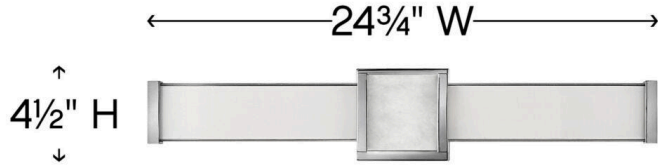

PIETRA

51582CM

LARGE LED VANITY

Turn your bathroom into a sanctuary with Pietra. Luxe materials and meticulous craftsmanship add to the spa-like zen of this integrated LED collection. A prominent cast center bracelet features a piece of solid stone with natural veining and subtle coloration that gleams against the Chrome or Black finish. Sophisticated details including cast endcaps and mitered glass complete this captivating look.

| DETAILS | |
|-----------|-----------------------------|
| FINISH: | Chrome |
| MATERIAL: | Steel |
| GLASS: | White Mitered |
| DIMMABLE: | YES, CL TYPE DIMMER (SSL7A) |

| DIMENSIONS | |
|----------------|-----------|
| WIDTH: | 24.8" |
| HEIGHT: | 4.5" |
| WEIGHT: | 6lb |
| BACK PLATE: | 4.5" Sq. |
| EXTENSION: | 2.8" |
| TOP TO OUTLET: | 2.250000" |