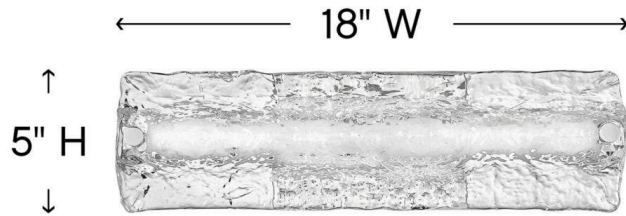

LUCENT

52092CM

MEDIUM LED VANITY

A gentle wave of thick lava glass washes over the chrome base and integrated LED to create a soothing, wall-grazing light that smoothly transforms a space. ucent features a minimalist profile, yet the exceptional light pattern makes a maximum impression. Invisimount system ensures the look stays clean and contemporary.

DETAILS	
FINISH:	Chrome
MATERIAL:	Steel
GLASS:	Lava
DIMMABLE:	YES, CL TYPE DIMMER (SSL7A)

DIMENSIONS	
WIDTH:	18"
HEIGHT:	5"
WEIGHT:	6lb
BACK PLATE:	7"W X 5"H
EXTENSION:	3"
TOP TO OUTLET:	2.500000"

LIGHT SOURCE	
LIGHT SOURCE:	Integrated LED
WATTAGE:	20w LED *Included
VOLTAGE:	120v

SHIPPING	
CARTON LENGTH:	22
CARTON WIDTH:	8.5
CARTON HEIGHT:	7.5
CARTON WEIGHT:	7

PRODUCT DETAILS:

- Fixture can be mounted horizontally.
- Suitable for use in damp locations as defined by NEC and CEC. Meets United States UL Underwriters Laboratories & CSA Canadian Standards Association Product Safety Standards.
- Sparkling chrome with reflective finish
- LED components carry a 5-year limited warranty
- Bold silhouette with dramatic details creates a modern statement
- Fixture can be mounted vertically
- ADA compliant
- Mounting hardware is hidden on the back plate to ensure a clean silhouette