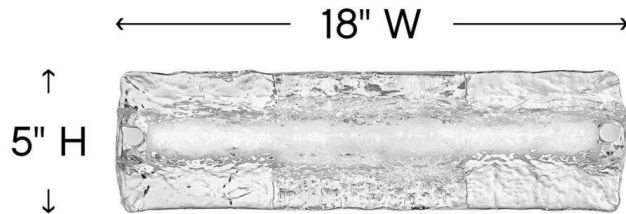

LUCENT

52092CM

MEDIUM LED VANITY

A gentle wave of thick lava glass washes over the chrome base and integrated LED to create a soothing, wall-grazing light that smoothly transforms a space. ucent features a minimalist profile, yet the exceptional light pattern makes a maximum impression. Invisimount system ensures the look stays clean and contemporary.

DETAILS	
FINISH:	Chrome
MATERIAL:	Steel
GLASS:	Lava
DIMMABLE:	YES, CL TYPE DIMMER (SSL7A)

DIMENSIONS	
WIDTH:	18"
HEIGHT:	5"
WEIGHT:	6lb
BACK PLATE:	7"W X 5"H
EXTENSION:	3"
TOP TO OUTLET:	2.500000"

LIGHT SOURCE	
LIGHT SOURCE:	Integrated LED
WATTAGE:	20w LED *Included
VOLTAGE:	120v

SHIPPING	
CARTON LENGTH:	22
CARTON WIDTH:	8.5
CARTON HEIGHT:	7.5
CARTON WEIGHT:	7

PRODUCT DETAILS:

- Fixture can be mounted horizontally.
- Suitable for use in damp locations as defined by NEC and CEC. Meets United States UL Underwriters Laboratories & CSA Canadian Standards Association Product Safety Standards.
- Sparkling chrome with reflective finish
- LED components carry a 5-year limited warranty
- Bold silhouette with dramatic details creates a modern statement
- Fixture can be mounted vertically
- ADA compliant
- Mounting hardware is hidden on the back plate to ensure a clean silhouette