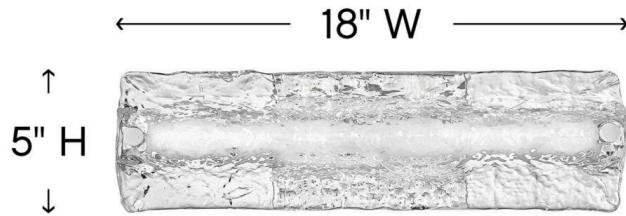

## 52092CM

### MEDIUM LED VANITY

A gentle wave of thick lava glass washes over the chrome base and integrated LED to create a soothing, wall-grazing light that smoothly transforms a space. ucent features a minimalist profile, yet the exceptional light pattern makes a maximum impression. Invisimount system ensures the look stays clean and contemporary.

DETAILS	
FINISH:	Chrome
MATERIAL:	Steel
GLASS:	Lava
DIMMABLE:	YES, CL TYPE DIMMER (SSL7A)

DIMENSIONS	
WIDTH:	18"
HEIGHT:	5"
WEIGHT:	6lb
BACK PLATE:	7"W X 5"H
EXTENSION:	3"
TOP TO OUTLET:	2.500000"

LIGHT SOURCE	
LIGHT SOURCE:	Integrated LED
WATTAGE:	20w LED *Included
VOLTAGE:	120v

SHIPPING	
CARTON LENGTH:	22
CARTON WIDTH:	8.5
CARTON HEIGHT:	7.5
CARTON WEIGHT:	7