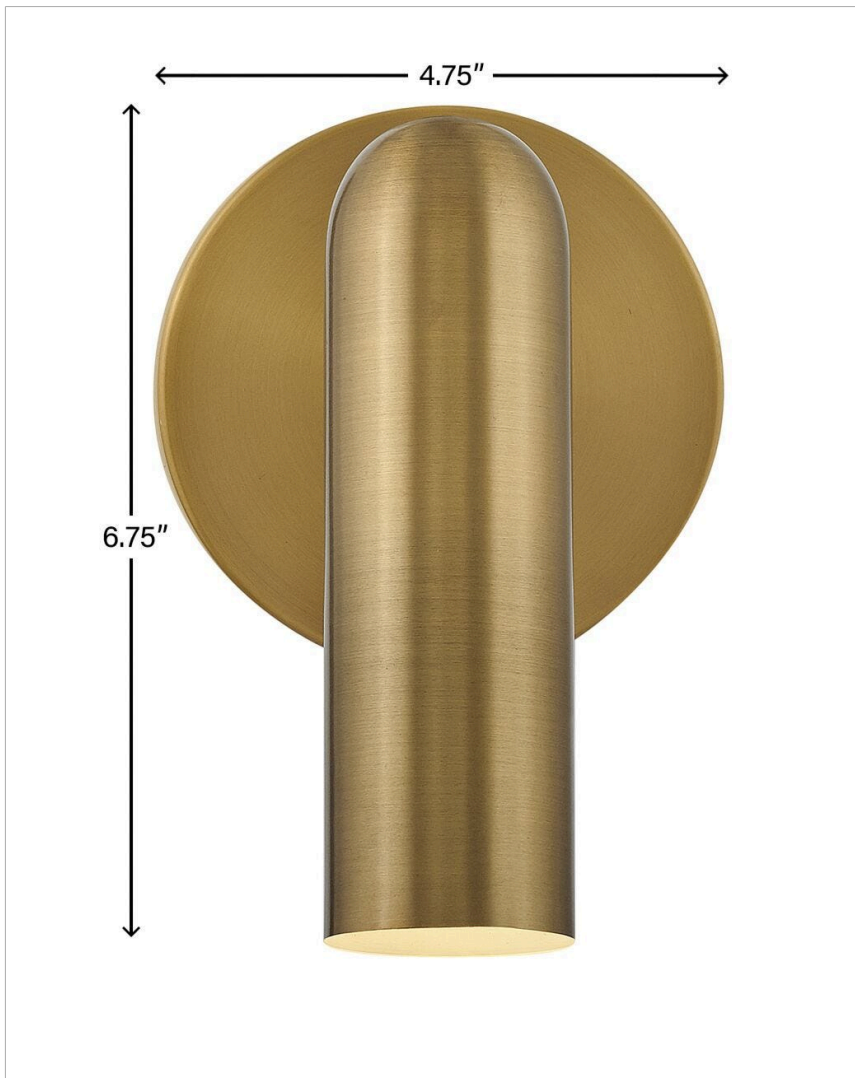

DAX

32372HB

SMALL ADJUSTABLE LED SCONCE

Slim and sleek, Dax is a streamlined integrated LED design. Available in either Heritage Brass or Black finish options, its petite size offers powerful lighting. The contemporary silhouette easily enhances any space with a dash of modern flair.

DETAILS

FINISH:	Heritage Brass
MATERIAL:	Steel
DIMMABLE:	YES - CL TYPE DIMMER (SSL7A)

DIMENSIONS

WIDTH:	4.8"
HEIGHT:	6.8"
WEIGHT:	1.5lb
BACK PLATE:	4.75" Dia.
EXTENSION:	7"
TOP TO OUTLET:	2.75"

LIGHT SOURCE

LIGHT SOURCE:	Integrated LED
WATTAGE:	8.50w LED *Included
VOLTAGE:	120v

SHIPPING

CARTON LENGTH:	9.3
CARTON WIDTH:	7.5
CARTON HEIGHT:	6.9
CARTON WEIGHT:	2

PRODUCT DETAILS:

- Suitable for use in dry (indoor) locations as defined by NEC and CEC. Meets United States UL Underwriters Laboratories & CSA Canadian Standards Association Product Safety Standards.
- LED components carry a 5-year limited warranty
- Bold silhouette with dramatic details creates a modern statement
- Features On/Off switch
- Mounting hardware is hidden on the back plate to ensure a clean silhouette