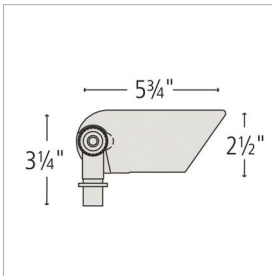

DETAILS	
FINISH:	Satin Black
MATERIAL:	Aluminum
GLASS:	Clear Lens
DIMMABLE:	No

DIMENSIONS	
WIDTH:	5.8"
HEIGHT:	3.3"
DEPTH:	2.5
WEIGHT:	1lb

LIGHT SOURCE	
LIGHT SOURCE:	LumaCore
WATTAGE:	12w, 8w, 5w, 3w LumaCore LED *Included
VOLTAGE:	120v
VOLT AMPS:	12.4, 7.8, 5.3, 3.2

MOUNTING	
LEAD WIRE:	1 X 18"

SHIPPING	
CARTON LENGTH:	11.5
CARTON WIDTH:	4.9
CARTON HEIGHT:	2.8
CARTON WEIGHT:	1.1

PRODUCT DETAILS:

- LumaCore Series products carry a lifetime limited warranty
- Incorporates CREE LEDs with application performance tested by CREE
- Suitable for use in wet (outdoor direct rain) locations as defined by NEC and CEC. Meets United States UL Underwriters Laboratories & CSA Canadian Standards Association Product Safety Standards
- Wattage settings includes: 3W (260 Lumens), 5W (350 Lumens), 8W (475 Lumens), 12W (750 Lumens)
- Photometrics based off engine photometrics.
- Classic lines and heritage details complement traditional architecture
- Three lens options offer versatility in beam spread via an easy to remove and insert assemble - includes: 20°, 40°, 60° Flood
- For more information on how to control your landscape lighting via the Hinkley Home Automation App, click here.