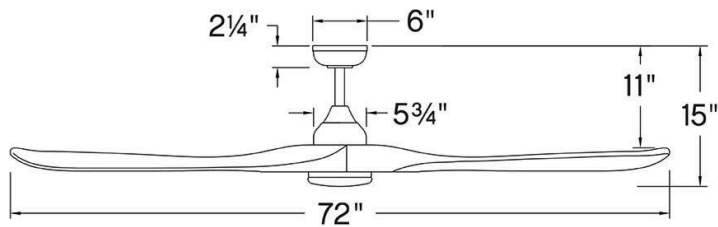

SWELL ILLUMINATED

903872FWB-LDD

SWELL ILLUMINATED 72" LED SMART FAN

DETAILS	
FAN FINISH:	Matte Black
GLASS:	Etched Opal
BLADE COUNT:	3
SLOPE DEGREE:	20

DIMENSIONS	
WIDTH:	75"
HEIGHT:	15"
WEIGHT:	29.7lb

LIGHT SOURCE	
VOLTAGE:	120v

MOUNTING	
CANOPY:	6" Dia.
LEAD WIRE:	1 X 76"

SHIPPING	
CARTON LENGTH:	37.9
CARTON WIDTH:	15.4
CARTON HEIGHT:	12.1
CARTON WEIGHT:	31.9

Sophisticated and distinct, Swell Illuminated perfectly sets the scene in contemporary spaces without sacrificing functionality – featuring integrated LEDs complemented by a variety of classic finish combinations. A versatile, damp-rated design makes Swell perfect for both interior and outdoor settings. Equipped with a 6-speed DC motor that is WiFi enabled and ready to connect right out of the box. Operated by the HIRO control or WiFi compatible with the Hinkley app.