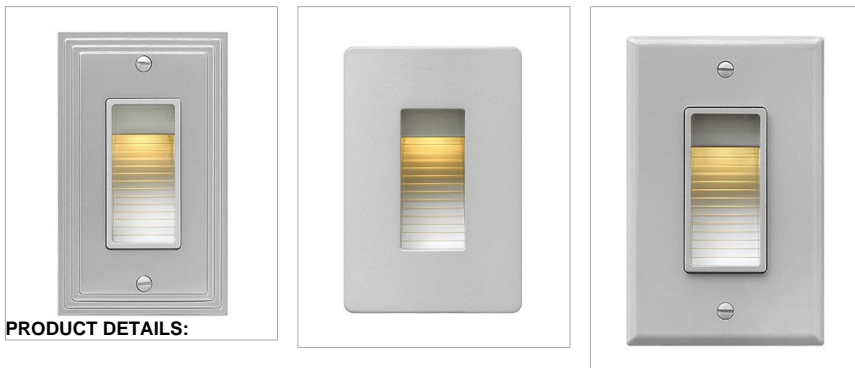

LUNA

58504TT

LED 2700K STEP LIGHT 120V VERTICAL

The Luna step light is the perfect addition to any interior or exterior lighting plan and complements the Hinkley Luna outdoor lantern collection. A contemporary styled radius front die cast faceplate is included. The Luna step light is compatible with any decorator style faceplate and is easily retrofitted to any gang/receptacle location.

DETAILS	
FINISH:	Titanium
MATERIAL:	Zinc-Aluminum Alloy
DIMMABLE:	YES, CL TYPE DIMMER (SSL7A)

DIMENSIONS	
WIDTH:	3"
HEIGHT:	4.5"

LIGHT SOURCE	
LIGHT SOURCE:	Integrated LED
WATTAGE:	4w LED *Included
VOLTAGE:	120v

MOUNTING	
LEAD WIRE:	1 X 6"

SHIPPING	
CARTON LENGTH:	2.5
CARTON WIDTH:	3.3
CARTON HEIGHT:	5
CARTON WEIGHT:	1

PRODUCT DETAILS:

- Photometrics are based off engine/bulb photometrics at various mounting heights.
- Suitable for use in wet (outdoor direct rain) locations as defined by NEC and CEC. Meets United States UL Underwriters Laboratories & CSA Canadian Standards Association Product Safety Standards
- ADA compliant
- For more information on how to control your landscape lighting via the Hinkley Home Automation App, [click here](#).
- Bold lines and a clean, minimalist style complement contemporary architecture
- Suitable for both indoor and outdoor use
- Fits a standard gang junction box
- LED integrated components carry a 10-year limited warranty