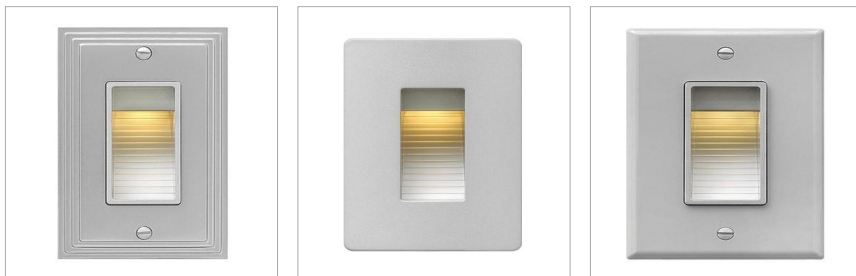

LUNA

58504TT

LED 2700K STEP LIGHT 120V VERTICAL

The Luna step light is the perfect addition to any interior or exterior lighting plan and complements the Hinkley Luna outdoor lantern collection. A contemporary styled radius front die cast faceplate is included. The Luna step light is compatible with any decorator style faceplate and is easily retrofitted to any gang/receptacle location.

DETAILS	
FINISH:	Titanium
MATERIAL:	Zinc-Aluminum Alloy
DIMMABLE:	YES, CL TYPE DIMMER (SSL7A)

DIMENSIONS	
WIDTH:	3"
HEIGHT:	4.5"

LIGHT SOURCE	
LIGHT SOURCE:	Integrated LED
WATTAGE:	4w LED *Included
VOLTAGE:	120v

MOUNTING	
LEAD WIRE:	1 X 6"

SHIPPING	
CARTON LENGTH:	2.5
CARTON WIDTH:	3.3
CARTON HEIGHT:	5
CARTON WEIGHT:	1

PRODUCT DETAILS:

- Photometrics are based off engine/bulb photometrics at various mounting heights.
- Suitable for use in wet (outdoor direct rain) locations as defined by NEC and CEC. Meets United States UL Underwriters Laboratories & CSA Canadian Standards Association Product Safety Standards
- ADA compliant
- For more information on how to control your landscape lighting via the Hinkley Home Automation App, [click here](#).
- Bold lines and a clean, minimalist style complement contemporary architecture
- Suitable for both indoor and outdoor use
- Fits a standard gang junction box
- LED integrated components carry a 10-year limited warranty