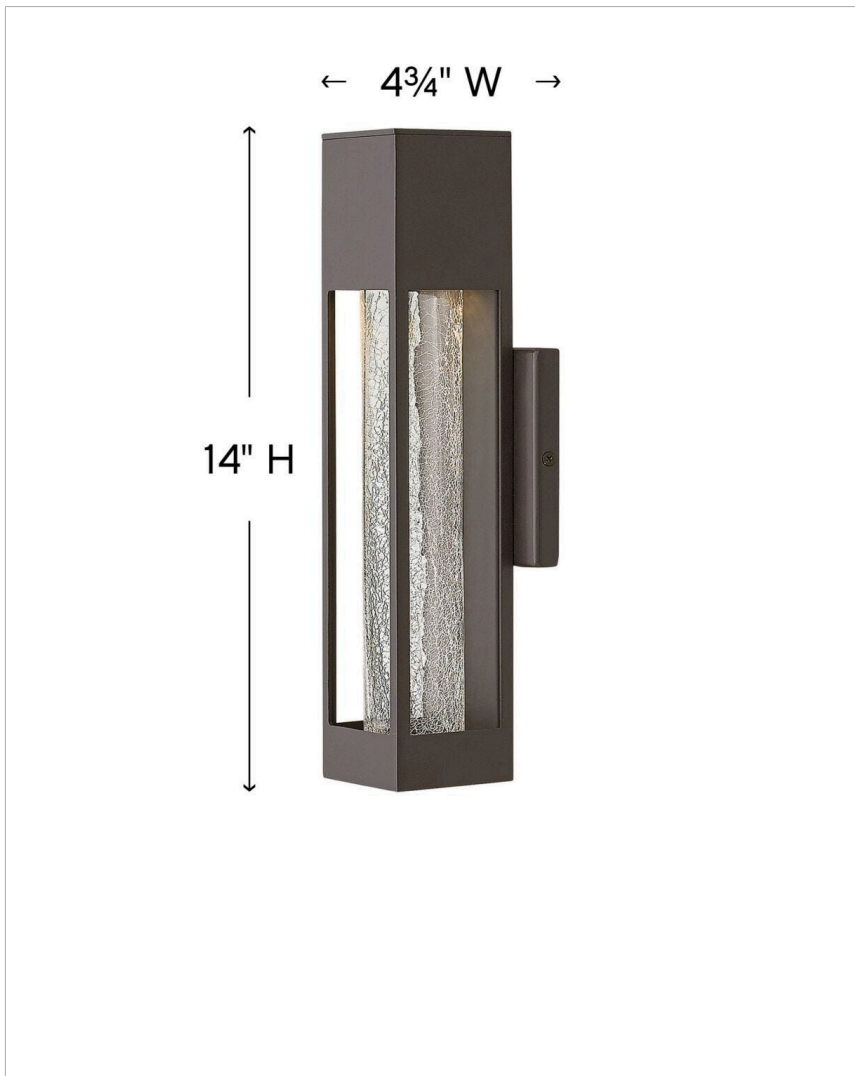

VAPOR

2850BZ

MEDIUM WALL MOUNT LANTERN

Vapor's streamlined profile allows the spectacular crackled glass to star in this captivating design. The low-profile backplate and stamped metal construction project a sleek, contemporary style statement.

DETAILS	
FINISH:	Bronze
MATERIAL:	Aluminum
GLASS:	Crackle
DIMMABLE:	YES, CL TYPE DIMMER (SSL7A)

DIMENSIONS	
WIDTH:	4.8"
HEIGHT:	14"
WEIGHT:	3lb
BACK PLATE:	4.75" Sq.
EXTENSION:	3.8"
TOP TO OUTLET:	7.250000"

LIGHT SOURCE	
LIGHT SOURCE:	Socketed
WATTAGE:	1-6.50w GU10 LED *Included, 35w Equiv.
VOLTAGE:	120v

SHIPPING	
CARTON LENGTH:	10
CARTON WIDTH:	7.5
CARTON HEIGHT:	17.5
CARTON WEIGHT:	4

PRODUCT DETAILS:

- For LED lamping, a 6.5w GU10 LED bulb is recommended: GU10LED-3K
- Suitable for use in wet (outdoor direct rain) locations as defined by NEC and CEC. Meets United States UL Underwriters Laboratories & CSA Canadian Standards Association Product Safety Standards
- Vapor's stunning crackled glass casts spectacular light patterns, adding dramatic visual interest at night
- 2-year finish warranty
- ADA compliant
- Bold lines and a clean, minimalist style complement contemporary architecture
- Mounting hardware is hidden on the back plate to ensure a clean silhouette