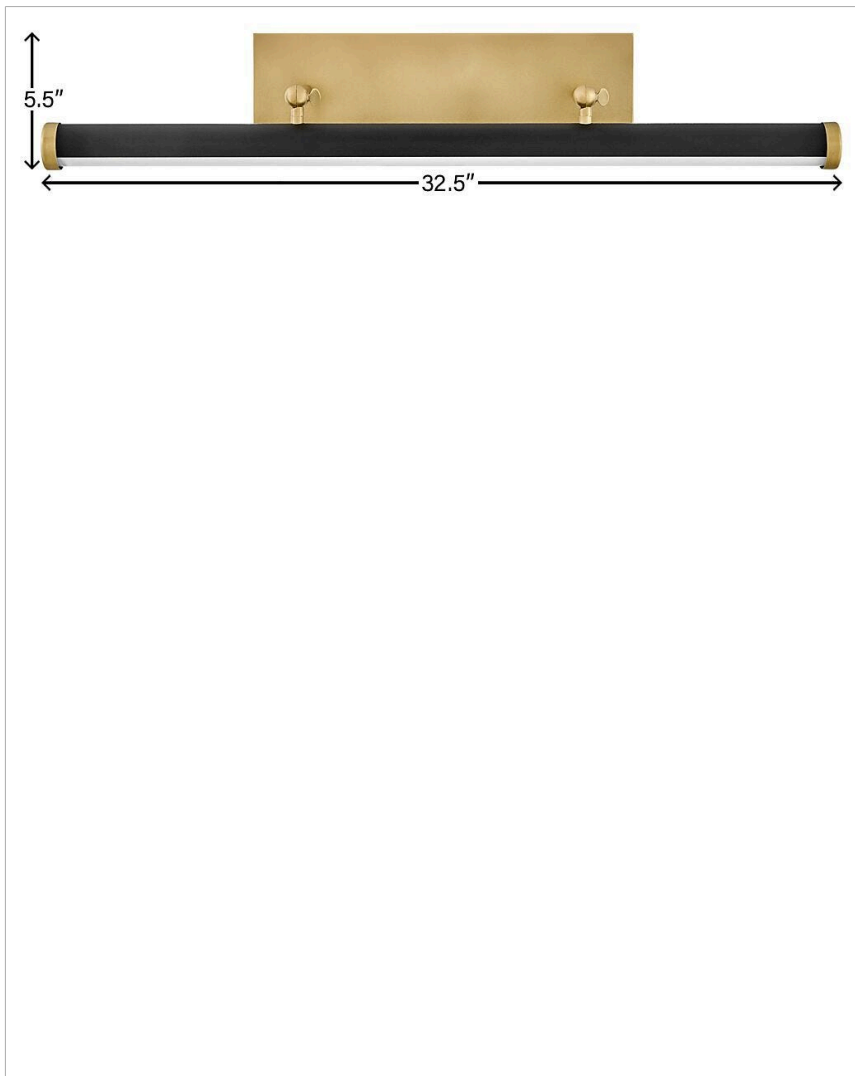

REGIS

31013HB

LARGE ADJUSTABLE LED ACCENT LIGHT

A sophisticated statement to enhance featured décor, Regis accent lighting sets a stylish stage for your aesthetic. Dimmable integrated LEDs provide ideal illumination, complemented by classic finishes and modern, architectural details.

DETAILS	
FINISH:	Heritage Brass
MATERIAL:	Steel
GLASS:	Acrylic Lens
DIMMABLE:	YES - CL TYPE DIMMER (SSL7A)

DIMENSIONS	
WIDTH:	32.5"
HEIGHT:	5.5"
WEIGHT:	5.3lb
BACK PLATE:	16.5"W X 5"H
EXTENSION:	7.3"
TOP TO OUTLET:	2.5"

LIGHT SOURCE	
LIGHT SOURCE:	Integrated LED
WATTAGE:	40w LED *Included
VOLTAGE:	120v

SHIPPING	
CARTON LENGTH:	35.4
CARTON WIDTH:	10.2
CARTON HEIGHT:	8.8
CARTON WEIGHT:	7.1

PRODUCT DETAILS:

- Suitable for use in dry (indoor) locations as defined by NEC and CEC. Meets United States UL Underwriters Laboratories & CSA Canadian Standards Association Product Safety Standards.
- The linear head rotates 360 degrees for precise adjustments to achieve any lighting application
- Fixture can be mounted horizontally.
- Fixture can be mounted either up or down
- LED components carry a 5-year limited warranty
- All dimensions listed are as shown
- Fixture can be mounted vertically
- Merging the best of traditional and modern elements with a sophisticated and streamlined look