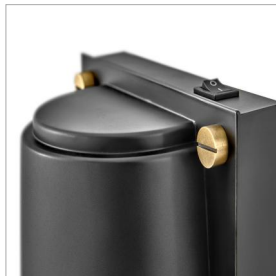

PRODUCT DETAILS:

- Suitable for use in dry (indoor) locations as defined by NEC and CEC. Meets United States UL Underwriters Laboratories & CSA Canadian Standards Association Product Safety Standards.
- Includes three interchangeable knobs in BK, BN, and HB
- Bold silhouette with dramatic details creates a modern statement
- Features On/Off switch
- LED Bulbs carry a 3-year limited warranty
- Mounting hardware is hidden on the back plate to ensure a clean silhouette

HINKLEY

HINKLEY
33000 Pin Oak Parkway
Avon Lake, OH 44012

PHONE: (440) 653-5500
Toll Free: 1 (800) 446-5539

hinkley.com