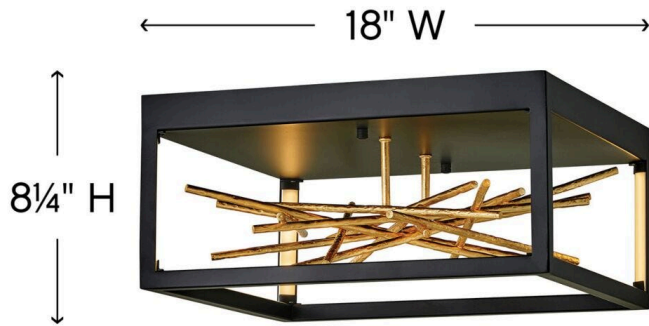

STYX

FR46401BLK

MEDIUM LED FLUSH MOUNT

The breathtaking design of Styx fuses rich glamour with modern styling for an enthralling and dynamic silhouette with unexpected elements. An integrated LED open frame is fully dimmable, composed of clean angles in a chic Black finish. The frame illuminates textured metal branches in Gilded Gold, mingling organic and contemporary elements.

DETAILS	
FINISH:	Black
MATERIAL:	Steel
DIMMABLE:	YES, CL TYPE DIMMER (SSL7A)

DIMENSIONS	
WIDTH:	18"
HEIGHT:	8.3"
WEIGHT:	16lb

LIGHT SOURCE	
LIGHT SOURCE:	Integrated LED
WATTAGE:	16w LED *Included
VOLTAGE:	120v/277v

MOUNTING	
CANOPY:	18" Sq.

SHIPPING	
CARTON LENGTH:	21
CARTON WIDTH:	21
CARTON HEIGHT:	12
CARTON WEIGHT:	18

PRODUCT DETAILS:

- Suitable for use in dry (indoor) locations as defined by NEC and CEC. Meets United States UL Underwriters Laboratories & CSA Canadian Standards Association Product Safety Standards.
- LED components carry a 5-year limited warranty
- Striking and glamorous silhouette with luxe details and a rich finish that makes a dramatic statement
- Equipped with 120/277V universal driver.