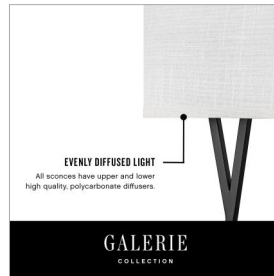

AXIS OFF WHITE

41104HB

MEDIUM TWO LIGHT SCONCE

Creativity meets practicality in Axis. Featuring a classic crossed-stem design, its shade comes in Off White Linen or Heather Gray Linen complemented by a Black or Heritage Brass finish.

DETAILS	
FINISH:	Heritage Brass
MATERIAL:	Steel
SHADE:	Off-White Linen
DIMMABLE:	YES - CL TYPE DIMMER (SSL7A)

DIMENSIONS	
WIDTH:	15"
HEIGHT:	12.5"
WEIGHT:	5.4lb
BACK PLATE:	13.50"W X 7.25"H
EXTENSION:	3"
TOP TO OUTLET:	4.25"

LIGHT SOURCE	
LIGHT SOURCE:	Integrated LED
WATTAGE:	32w LED *Included
VOLTAGE:	120v

SHIPPING	
CARTON LENGTH:	18.1
CARTON WIDTH:	11.4
CARTON HEIGHT:	10.6
CARTON WEIGHT:	9.5

PRODUCT DETAILS:

- Suitable for use in dry (indoor) locations as defined by NEC and CEC. Meets United States UL Underwriters Laboratories & CSA Canadian Standards Association Product Safety Standards.
- Merging modern and classic elements, the Galerie collection offers a selection of LED ceiling and sconce fixtures with unique details that effortlessly balance a variety of spaces with form and function. The complementary contours, materials and finishes allow each silhouette to be used in unison or easily combined with other Galerie pieces.
- LED components carry a 5-year limited warranty
- Merging the best of traditional and modern elements with a sophisticated and streamlined look
- Diffusers are made of high transmittance, high diffusion, color stable LDA-filled polycarbonate to maximize delivered lumens
- ADA compliant
- Mounting hardware is hidden on the back plate to ensure a clean silhouette
- Fixture mounting plate supports both junction box and direct wire install of either Romex or Conduit.