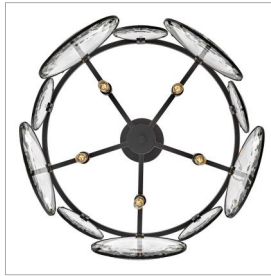

NALA

FR31263BLK

SMALL CONVERTIBLE CHANDELIER

Nala is striking from any angle with a traditional silhouette and elegant eye-catching details. Multi-faceted, optic-crystal lenses surround the circular frame and attach with cast clips in Heritage Brass and Black finishes.

DETAILS	
FINISH:	Black
MATERIAL:	Steel
GLASS:	Optic Crystal
SLOPE DEGREE:	90
DIMMABLE:	YES - WITH DIMMABLE LAMP (NOT INCLUDED)

DIMENSIONS	
WIDTH:	21.8"
HEIGHT:	10.8"
WEIGHT:	33lb

LIGHT SOURCE	
LIGHT SOURCE:	Socketed
WATTAGE:	5-5w Cand. LED, 60w Equiv.
VOLTAGE:	120v

MOUNTING	
CANOPY:	5" Dia.
LEAD WIRE:	1 X 120"
MAX HEIGHT:	45.8

SHIPPING	
CARTON LENGTH:	22.4
CARTON WIDTH:	22.4
CARTON HEIGHT:	25.6
CARTON WEIGHT:	41.8

PRODUCT DETAILS:

- Suitable for use in dry (indoor) locations as defined by NEC and CEC. Meets United States UL Underwriters Laboratories & CSA Canadian Standards Association Product Safety Standards.
- This fixture includes multiple down stems in various lengths to customize the installation height of the fixture, including one 6" stem and two 12" stems
- Classic, elegant lines and timeless details enhance a traditional space
- This item may be hung on a sloped ceiling
- Convertible fixture can be hung as a pendant or semi-flush mount