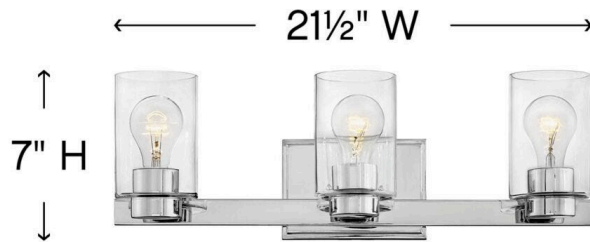

MILEY

5053CM-CL

MEDIUM THREE LIGHT VANITY

Miley's chic design complements a variety of décors with its sleek lines and elegant glass shape. The cast stepped back plate and cast glass holders in Chrome or Brushed Nickel finishes add to its beauty.

DETAILS	
FINISH:	Chrome
MATERIAL:	Steel
GLASS:	Clear
DIMMABLE:	YES, WITH DIMMABLE LAMP (NOT INCLUDED)

DIMENSIONS	
WIDTH:	21.5"
HEIGHT:	7"
WEIGHT:	3.5lb
BACK PLATE:	6.5"W X 4.75"H
EXTENSION:	5.8"
TOP TO OUTLET:	4.500000"

LIGHT SOURCE	
LIGHT SOURCE:	Socketed
WATTAGE:	3-12w Med. LED, 100w Equiv.
VOLTAGE:	120v

SHIPPING	
CARTON LENGTH:	23
CARTON WIDTH:	11.5
CARTON HEIGHT:	6.5
CARTON WEIGHT:	5

PRODUCT DETAILS:

- Fixture can be mounted either up or down
- Suitable for use in damp locations as defined by NEC and CEC. Meets United States UL Underwriters Laboratories & CSA Canadian Standards Association Product Safety Standards.
- Sparkling chrome with reflective finish
- Merging the best of traditional and modern elements with a sophisticated and streamlined look