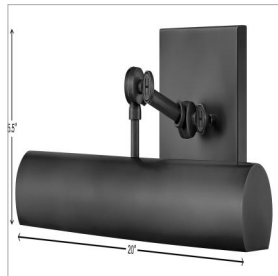

STOKES

43012BK

MEDIUM ADJUSTABLE ACCENT LIGHT

Stokes embraces traditional elegance at its finest. A delicate geometric backplate serves as the backdrop for a rounded shade in a striking Black or Heritage Brass finish. Slim and streamlined, Stokes makes a dramatic impact while highlighting favorite elements within a space with artful illumination and comes with a removable cord and switch.

DETAILS	
FINISH:	Black
MATERIAL:	Steel
DIMMABLE:	YES - WITH DIMMABLE LAMP (NOT INCLUDED)

DIMENSIONS	
WIDTH:	20"
HEIGHT:	5.5"
WEIGHT:	4lb
BACK PLATE:	7"W X 5"H
EXTENSION:	6.8"
TOP TO OUTLET:	2.5"

LIGHT SOURCE	
LIGHT SOURCE:	Socketed
WATTAGE:	2-10w Med. LED, 60w Equiv.
VOLTAGE:	120v

SHIPPING	
CARTON LENGTH:	23
CARTON WIDTH:	13
CARTON HEIGHT:	5.5
CARTON WEIGHT:	5.1

PRODUCT DETAILS:

- Suitable for use in dry (indoor) locations as defined by NEC and CEC. Meets United States UL Underwriters Laboratories & CSA Canadian Standards Association Product Safety Standards.
- Classic, elegant lines and timeless details enhance a traditional space
- All dimensions listed are as shown
- Features On/Off switch
- Optional cord cover available, 6938BK
- Fully adjustable up or down
- Optional cord cover available, 6938BK
- Can be hard wired or mounted with included plug-in cord