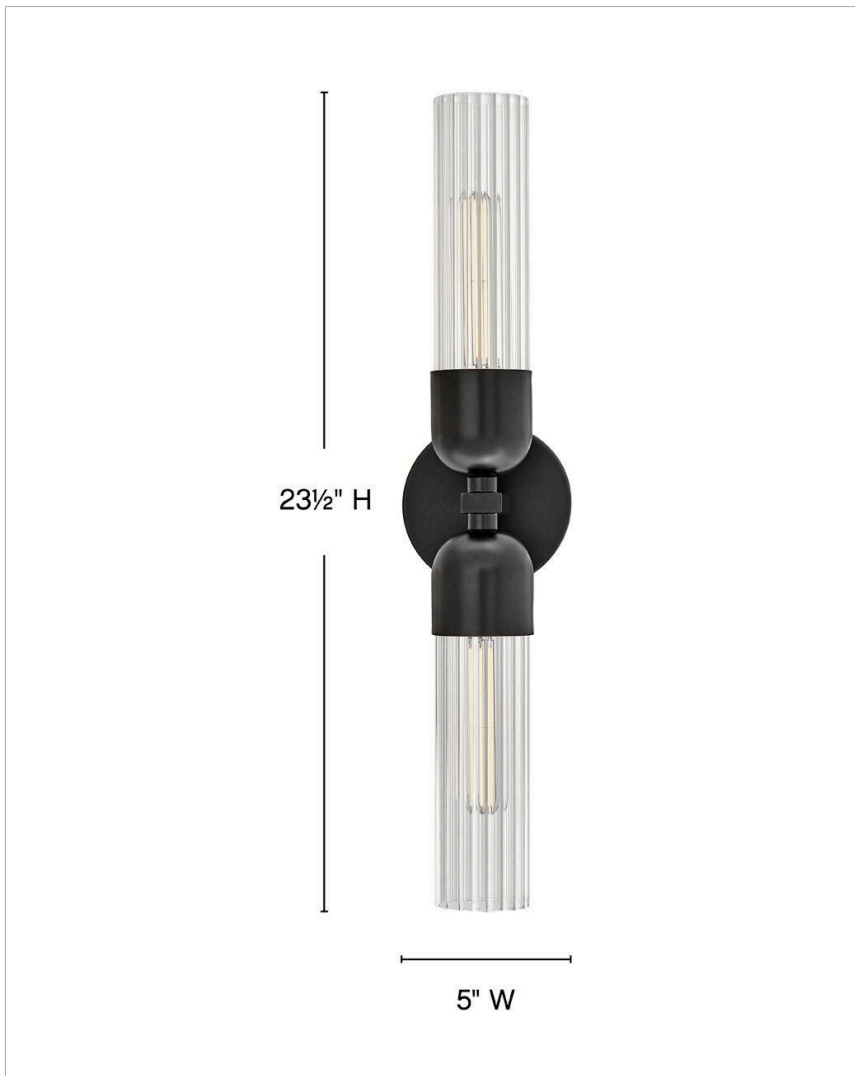

SOREN

50912BK

LARGE SCONCE

Soren's minimalist yet dramatic design combines classic and modern industrial elements with unexpected details. Clear Fluted glass surrounds each lamp, forming captivating refractions as soft light fills the surrounding room. Versatile silhouettes can be hung up or down, vertically or horizontally, to suit your space. Available in a Black or Heritage Brass finish.

DETAILS	
FINISH:	Black
MATERIAL:	Steel
GLASS:	Clear Fluted
DIMMABLE:	YES - WITH DIMMABLE LAMP (NOT INCLUDED)

DIMENSIONS	
WIDTH:	5"
HEIGHT:	23.5"
WEIGHT:	2.9lb
BACK PLATE:	5" Dia.
EXTENSION:	4.8"
TOP TO OUTLET:	2.5"

LIGHT SOURCE	
LIGHT SOURCE:	Socketed
WATTAGE:	2-6w Med. LED, 60w Equiv.
VOLTAGE:	120v

SHIPPING	
CARTON LENGTH:	18.8
CARTON WIDTH:	11
CARTON HEIGHT:	8.5
CARTON WEIGHT:	4.3

PRODUCT DETAILS:

- Fixture can be mounted horizontally.
- Suitable for use in damp locations as defined by NEC and CEC. Meets United States UL Underwriters Laboratories & CSA Canadian Standards Association Product Safety Standards.
- T-style bulbs required (not included)
- Fixture can be mounted vertically
- Merging the best of traditional and modern elements with a sophisticated and streamlined look
- Mounting hardware is hidden on the back plate to ensure a clean silhouette