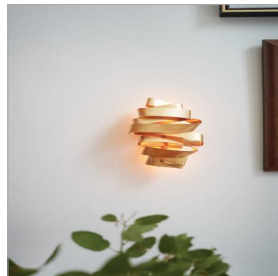

DELFINA

FR48602DXG

MEDIUM TWO LIGHT SCONCE

Delfina features a boldly elegant steel ribbon available in Deluxe Gold or Metallic Matte Bronze. This organic shape is both visually intriguing and pleasing as the light flows gently across the overlapping bands.

DETAILS

FINISH:	Deluxe Gold
MATERIAL:	Steel
DIMMABLE:	YES, WITH DIMMABLE LAMP (NOT INCLUDED)

DIMENSIONS

WIDTH:	9"
HEIGHT:	12"
WEIGHT:	1.8lb
BACK PLATE:	4.5" Sq.
EXTENSION:	6"
TOP TO OUTLET:	6.000000"

LIGHT SOURCE

LIGHT SOURCE:	Socketed
WATTAGE:	2-5w Cand. LED, 60w Equiv.
VOLTAGE:	120v

SHIPPING

CARTON LENGTH:	17
CARTON WIDTH:	12.5
CARTON HEIGHT:	8
CARTON WEIGHT:	4

PRODUCT DETAILS:

- Suitable for use in dry (indoor) locations as defined by NEC and CEC. Meets United States UL Underwriters Laboratories & CSA Canadian Standards Association Product Safety Standards.
- Bold silhouette with dramatic details creates a modern statement
- Luxurious gold finish with opulent sheen