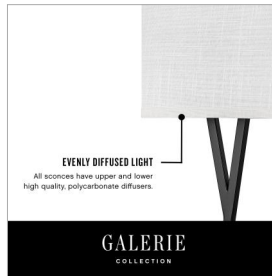

AXIS HEATHERED GRAY

41103HB

MEDIUM TWO LIGHT SCNCE

Creativity meets practicality in Axis. Featuring a classic crossed-stem design, its shade comes in Off White Linen or Heather Gray Linen complemented by a Black or Heritage Brass finish.

DETAILS	
FINISH:	Heritage Brass
MATERIAL:	Steel
SHADE:	Heathered Gray Linen
DIMMABLE:	YES - CL TYPE DIMMER (SSL7A)

DIMENSIONS	
WIDTH:	15"
HEIGHT:	12.5"
WEIGHT:	5.4lb
BACK PLATE:	13.50"W X 7.25"H
EXTENSION:	3"
TOP TO OUTLET:	4.25"

LIGHT SOURCE	
LIGHT SOURCE:	Integrated LED
WATTAGE:	32w LED *Included
VOLTAGE:	120v

SHIPPING	
CARTON LENGTH:	18.1
CARTON WIDTH:	11.4
CARTON HEIGHT:	10.6
CARTON WEIGHT:	9.5

PRODUCT DETAILS:

- Suitable for use in dry (indoor) locations as defined by NEC and CEC. Meets United States UL Underwriters Laboratories & CSA Canadian Standards Association Product Safety Standards.
- Merging modern and classic elements, the Galerie collection offers a selection of LED ceiling and sconce fixtures with unique details that effortlessly balance a variety of spaces with form and function. The complementary contours, materials and finishes allow each silhouette to be used in unison or easily combined with other Galerie pieces.
- LED components carry a 5-year limited warranty
- Merging the best of traditional and modern elements with a sophisticated and streamlined look
- Diffusers are made of high transmittance, high diffusion, color stable LDA-filled polycarbonate to maximize delivered lumens
- ADA compliant
- Mounting hardware is hidden on the back plate to ensure a clean silhouette
- Fixture mounting plate supports both junction box and direct wire install of either Romex or Conduit.

HINKLEY

HINKLEY
33000 Pin Oak Parkway
Avon Lake, OH 44012

PHONE: (440) 653-5500
Toll Free: 1 (800) 446-5539

hinkley.com