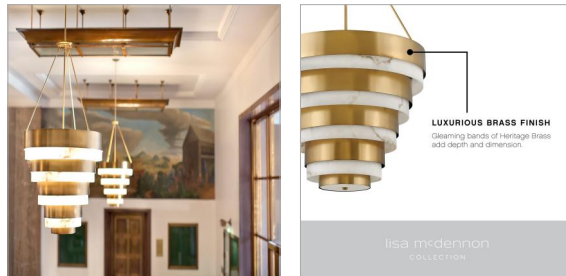

### MEDIUM MULTI TIER CHANDELIER

Breathing inspiration drawn from the classic style of Art Deco, Echelon, from our Lisa McDennon Collection, is a multi-tier style in a gleaming Heritage Brass finish. Through her global travels, Lisa McDennon pulls captivating style and trends and incorporates them into her product designs.

DETAILS	
FINISH:	Heritage Brass
MATERIAL:	Steel
GLASS:	Cloudstone
SLOPE DEGREE:	90
DIMMABLE:	YES - WITH DIMMABLE LAMP (NOT INCLUDED)

DIMENSIONS	
WIDTH:	27.3"
HEIGHT:	44.5"
WEIGHT:	45.1lb

LIGHT SOURCE	
LIGHT SOURCE:	Socketed
WATTAGE:	8-5w Cand. LED, 60w Equiv.
VOLTAGE:	120v

#### PRODUCT DETAILS:

- Suitable for use in dry (indoor) locations as defined by NEC and CEC. Meets United States UL Underwriters Laboratories & CSA Canadian Standards Association Product Safety Standards.
- This fixture includes multiple down stems in various lengths to customize the installation height of the fixture, including one 6" stem and two 12" stems
- Distinctive mid-century modern elements merge with sleek and timeless forms for a vintage vibe with modern flair
- This item may be hung on a sloped ceiling
- Fixture weighs over 50lbs. Must be supported independently of the outlet box unless the outlet box is UL listed for the appropriate weight.
- The Lisa McDennon Collection offers a striking mix of edgy, sculptural silhouettes that incorporate modern, organic elements and luxe materials, brought to life by her innovative and original point of view.