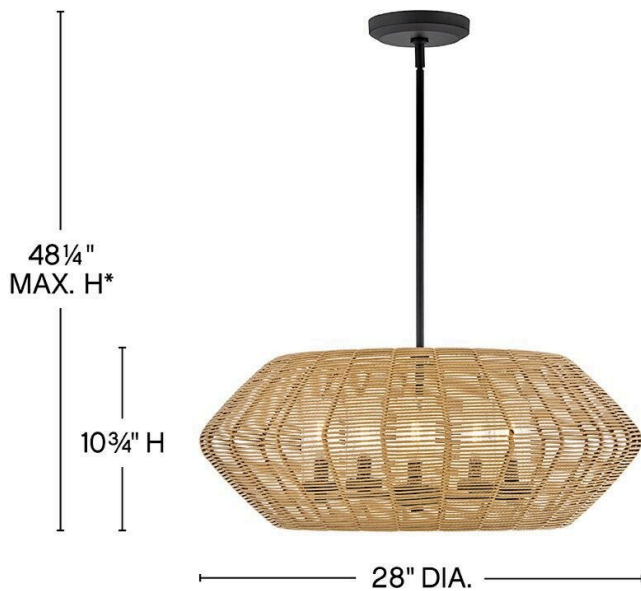

LUCA

10385BK-CML

MEDIUM SINGLE TIER CHANDELIER

Luca's coastal vibe is permeated with a slightly exotic edge. The bold silhouette showcases a robust, weather-resistant, woven drum shade and candelabra lamps enclosed in clear, seedy glass for plenty of functional light. Offered in a variety of finish options. Luca is part of the Lisa McDennon Collection.

DETAILS	
FINISH:	Black
MATERIAL:	Metal
GLASS:	Clear Seedy
SLOPE DEGREE:	90
DIMMABLE:	YES - WITH DIMMABLE LAMP (NOT INCLUDED)

DIMENSIONS	
WIDTH:	28"
HEIGHT:	10.8"
WEIGHT:	10.2lb

LIGHT SOURCE	
LIGHT SOURCE:	Socketed
WATTAGE:	5-5w Cand. LED, 60w Equiv.
VOLTAGE:	120v

MOUNTING	
CANOPY:	6.5" Dia.
LEAD WIRE:	1 X 120"
MAX HEIGHT:	48.3

SHIPPING	
CARTON LENGTH:	30.5
CARTON WIDTH:	30.5
CARTON HEIGHT:	14.3
CARTON WEIGHT:	20

*Maximum achievable height with stems included.

PRODUCT DETAILS:

- This fixture includes multiple down stems in various lengths to customize the installation height of the fixture, including one 6" stem and two 12" stems
- This item may be hung on a sloped ceiling
- Suitable for use in wet (outdoor direct rain) locations as defined by NEC and CEC. Meets United States UL Underwriters Laboratories & CSA Canadian Standards Association Product Safety Standards
- The stylish Open Air collection includes outdoor-rated chandeliers, pendants and sconces that provide design-conscious solutions to a variety of exterior environments.
- 2-year finish warranty
- Ideal for vintage filament bulbs (not included)
- Classic, modern style with a nautical flair adds elegance to a variety of exteriors
- The Lisa McDennon Collection offers a striking mix of edgy, sculptural silhouettes that incorporate modern, organic elements and luxe materials, brought to life by her innovative and original point of view.