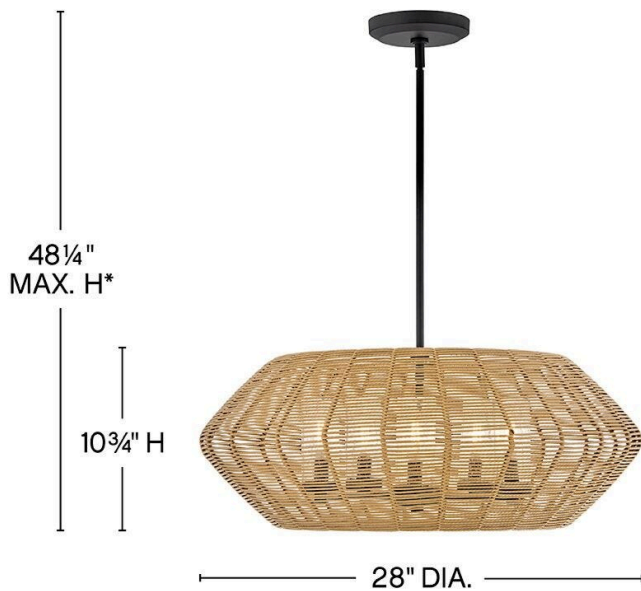

### MEDIUM SINGLE TIER CHANDELIER

Luca's coastal vibe is permeated with a slightly exotic edge. The bold silhouette showcases a robust, weather-resistant, woven drum shade and candelabra lamps enclosed in clear, seedy glass for plenty of functional light. Offered in a variety of finish options. Luca is part of the Lisa McDennon Collection.

DETAILS	
FINISH:	Black
MATERIAL:	Metal
GLASS:	Clear Seedy
SLOPE DEGREE:	90
DIMMABLE:	YES - WITH DIMMABLE LAMP (NOT INCLUDED)

DIMENSIONS	
WIDTH:	28"
HEIGHT:	10.8"
WEIGHT:	10.2lb

LIGHT SOURCE	
LIGHT SOURCE:	Socketed
WATTAGE:	5-5w Cand. LED, 60w Equiv.
VOLTAGE:	120v

MOUNTING	
CANOPY:	6.5" Dia.
LEAD WIRE:	1 X 120"
MAX HEIGHT:	48.3

SHIPPING	
CARTON LENGTH:	30.5
CARTON WIDTH:	30.5
CARTON HEIGHT:	14.3
CARTON WEIGHT:	20

\*Maximum achievable height with stems included.

#### PRODUCT DETAILS:

- This fixture includes multiple down stems in various lengths to customize the installation height of the fixture, including one 6" stem and two 12" stems
- This item may be hung on a sloped ceiling
- Suitable for use in wet (outdoor direct rain) locations as defined by NEC and CEC. Meets United States UL Underwriters Laboratories & CSA Canadian Standards Association Product Safety Standards
- The stylish Open Air collection includes outdoor-rated chandeliers, pendants and sconces that provide design-conscious solutions to a variety of exterior environments.
- 2-year finish warranty
- Ideal for vintage filament bulbs (not included)
- Classic, modern style with a nautical flair adds elegance to a variety of exteriors
- The Lisa McDennon Collection offers a striking mix of edgy, sculptural silhouettes that incorporate modern, organic elements and luxe materials, brought to life by her innovative and original point of view.