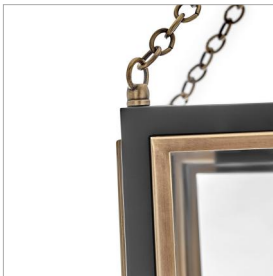

SHAW

32987BK

SMALL PENDANT

Traditional in style, and unique in character, Shaw is distinguished by its dramatic frame and enchanting design elements. Robust clear glass panels, the rich two-tone finish combination, and a captivating fine chain detail unite to deliver dashing heritage charm.

| DETAILS | |
|---------------|---|
| FINISH: | Black |
| MATERIAL: | Steel |
| GLASS: | Clear |
| SLOPE DEGREE: | 90 |
| DIMMABLE: | YES - WITH DIMMABLE LAMP (NOT INCLUDED) |

| DIMENSIONS | |
|------------|--------|
| WIDTH: | 10" |
| HEIGHT: | 22.8" |
| WEIGHT: | 11.2lb |

| SHIPPING | |
|----------------|------|
| CARTON LENGTH: | 17.5 |
| CARTON WIDTH: | 12.4 |
| CARTON HEIGHT: | 15.6 |
| CARTON WEIGHT: | 15.7 |

PRODUCT DETAILS:

- Suitable for use in dry (indoor) locations as defined by NEC and CEC. Meets United States UL Underwriters Laboratories & CSA Canadian Standards Association Product Safety Standards.
- This fixture includes multiple down stems in various lengths to customize the installation height of the fixture, including one 6" stem and two 12" stems
- Classic, elegant lines and timeless details enhance a traditional space
- This item may be hung on a sloped ceiling
- Ideal for vintage filament bulbs (not included)