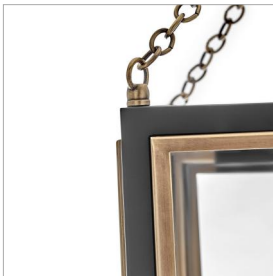

SHAW

32987BK

SMALL PENDANT

Traditional in style, and unique in character, Shaw is distinguished by its dramatic frame and enchanting design elements. Robust clear glass panels, the rich two-tone finish combination, and a captivating fine chain detail unite to deliver dashing heritage charm.

DETAILS	
FINISH:	Black
MATERIAL:	Steel
GLASS:	Clear
SLOPE DEGREE:	90
DIMMABLE:	YES - WITH DIMMABLE LAMP (NOT INCLUDED)

DIMENSIONS	
WIDTH:	10"
HEIGHT:	22.8"
WEIGHT:	11.2lb

LIGHT SOURCE	
LIGHT SOURCE:	Socketed
WATTAGE:	1-14w Med. LED, 100w Equiv.
VOLTAGE:	120v

MOUNTING	
CANOPY:	5.5" Dia.
LEAD WIRE:	1 X 120"
MAX HEIGHT:	54.8

SHIPPING	
CARTON LENGTH:	17.5
CARTON WIDTH:	12.4
CARTON HEIGHT:	15.6
CARTON WEIGHT:	15.7

PRODUCT DETAILS:

- Suitable for use in dry (indoor) locations as defined by NEC and CEC. Meets United States UL Underwriters Laboratories & CSA Canadian Standards Association Product Safety Standards.
- This fixture includes multiple down stems in various lengths to customize the installation height of the fixture, including one 6" stem and two 12" stems
- Classic, elegant lines and timeless details enhance a traditional space
- This item may be hung on a sloped ceiling
- Ideal for vintage filament bulbs (not included)

HINKLEY

HINKLEY
33000 Pin Oak Parkway
Avon Lake, OH 44012

PHONE: (440) 653-5500
Toll Free: 1 (800) 446-5539

hinkley.com