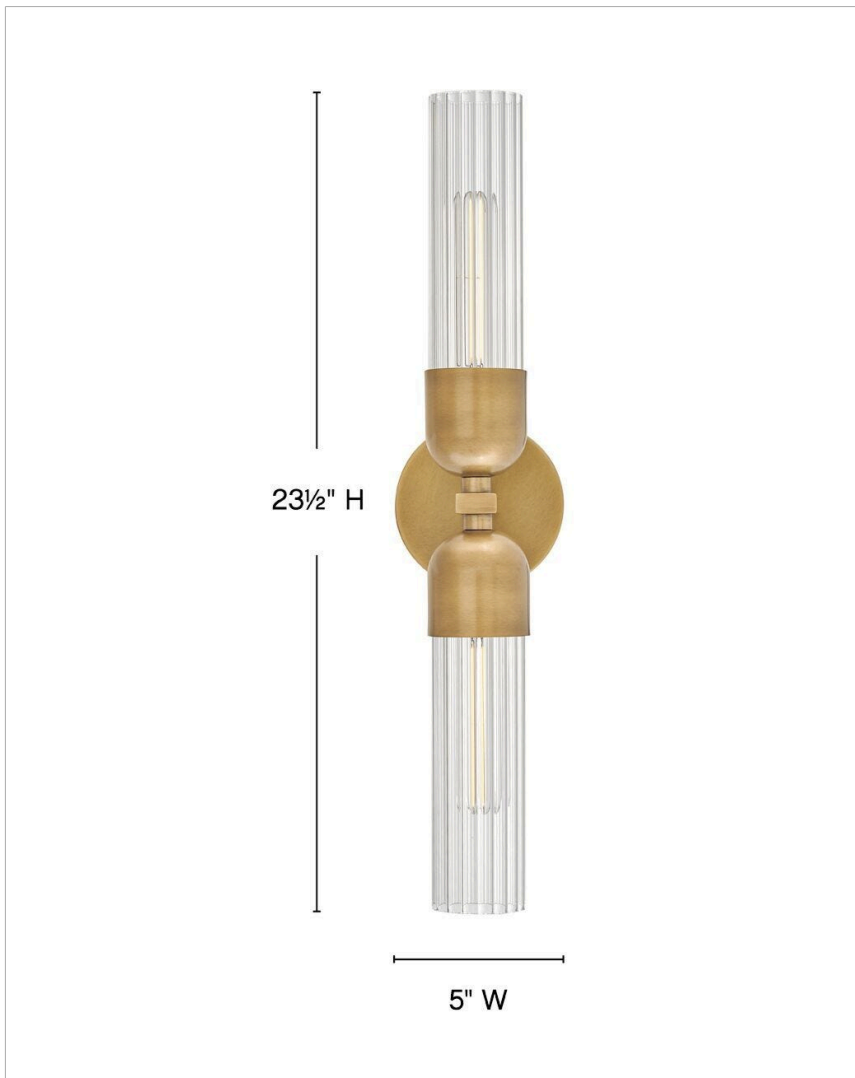

SOREN

50912HB

LARGE SCONCE

Soren's minimalist yet dramatic design combines classic and modern industrial elements with unexpected details. Clear Fluted glass surrounds each lamp, forming captivating refractions as soft light fills the surrounding room. Versatile silhouettes can be hung up or down, vertically or horizontally, to suit your space. Available in a Black or Heritage Brass finish.

DETAILS	
FINISH:	Heritage Brass
MATERIAL:	Steel
GLASS:	Clear Fluted
DIMMABLE:	YES - WITH DIMMABLE LAMP (NOT INCLUDED)

DIMENSIONS	
WIDTH:	5"
HEIGHT:	23.5"
WEIGHT:	2.9lb
BACK PLATE:	5" Dia.
EXTENSION:	4.8"
TOP TO OUTLET:	2.5"

LIGHT SOURCE	
LIGHT SOURCE:	Socketed
WATTAGE:	2-6w Med. LED, 60w Equiv.
VOLTAGE:	120v

SHIPPING	
CARTON LENGTH:	18.8
CARTON WIDTH:	11
CARTON HEIGHT:	8.5
CARTON WEIGHT:	4.3

PRODUCT DETAILS:

- Fixture can be mounted horizontally.
- Suitable for use in damp locations as defined by NEC and CEC. Meets United States UL Underwriters Laboratories & CSA Canadian Standards Association Product Safety Standards.
- T-style bulbs required (not included)
- Fixture can be mounted vertically
- Merging the best of traditional and modern elements with a sophisticated and streamlined look
- Mounting hardware is hidden on the back plate to ensure a clean silhouette