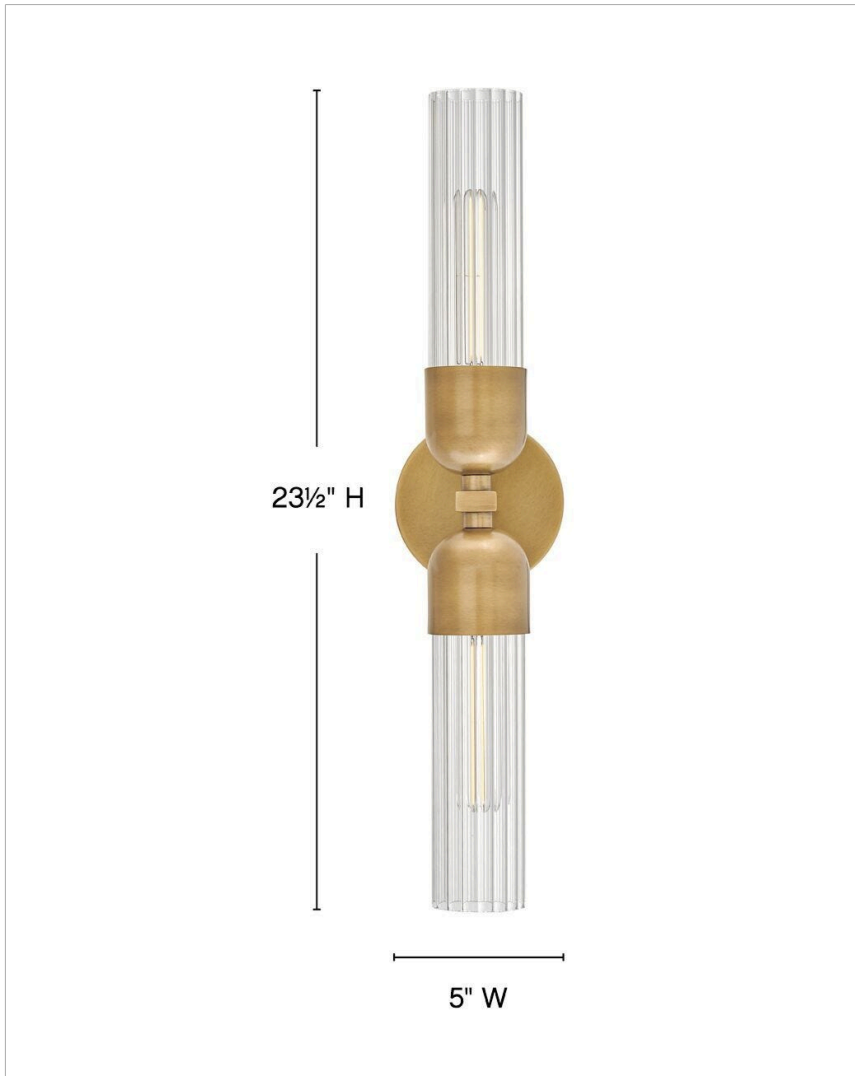

### LARGE SCONCE

Soren's minimalist yet dramatic design combines classic and modern industrial elements with unexpected details. Clear Fluted glass surrounds each lamp, forming captivating refractions as soft light fills the surrounding room. Versatile silhouettes can be hung up or down, vertically or horizontally, to suit your space. Available in a Black or Heritage Brass finish.

DETAILS	
FINISH:	Heritage Brass
MATERIAL:	Steel
GLASS:	Clear Fluted
DIMMABLE:	YES - WITH DIMMABLE LAMP (NOT INCLUDED)

DIMENSIONS	
WIDTH:	5"
HEIGHT:	23.5"
WEIGHT:	2.9lb
BACK PLATE:	5" Dia.
EXTENSION:	4.8"
TOP TO OUTLET:	2.5"

LIGHT SOURCE	
LIGHT SOURCE:	Socketed
WATTAGE:	2-6w Med. LED, 60w Equiv.
VOLTAGE:	120v

SHIPPING	
CARTON LENGTH:	18.8
CARTON WIDTH:	11
CARTON HEIGHT:	8.5
CARTON WEIGHT:	4.3

#### PRODUCT DETAILS:

- Fixture can be mounted horizontally.
- Suitable for use in damp locations as defined by NEC and CEC. Meets United States UL Underwriters Laboratories & CSA Canadian Standards Association Product Safety Standards.
- T-style bulbs required (not included)
- Fixture can be mounted vertically
- Merging the best of traditional and modern elements with a sophisticated and streamlined look
- Mounting hardware is hidden on the back plate to ensure a clean silhouette