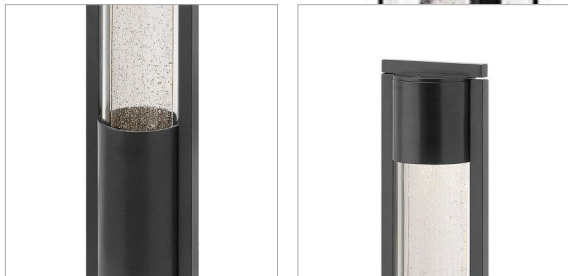

SHELTER

15607BK

BOLLARD

DETAILS	
FINISH:	Black
MATERIAL:	Aluminum
GLASS:	Clear Acrylic & Seedy
DIMMABLE:	YES, WITH MLV ON TRANSFORMER PRIMARY

DIMENSIONS	
WIDTH:	4"
HEIGHT:	30"
DEPTH:	3
WEIGHT:	5.5lb

LIGHT SOURCE	
LIGHT SOURCE:	Socketed
WATTAGE:	1-4w MR16 LED *Included
VOLTAGE:	12v
VOLT AMPS:	5.7
TRANSFORMER REQUIRED:	Yes

SHIPPING	
CARTON LENGTH:	13
CARTON WIDTH:	7
CARTON HEIGHT:	33.5
CARTON WEIGHT:	7

PRODUCT DETAILS:

- Suitable for use in wet (outdoor direct rain) locations as defined by NEC and CEC. Meets United States UL Underwriters Laboratories & CSA Canadian Standards Association Product Safety Standards
- LED Bulbs carry a 3-year limited warranty
- Fixture mounts to 2" PVC pipe and the die cast mount is also able to be surface installed
- For more information on how to control your landscape lighting via the Hinkley Home Automation App, [click here](#).
- Bold lines and a clean, minimalist style complement contemporary architecture