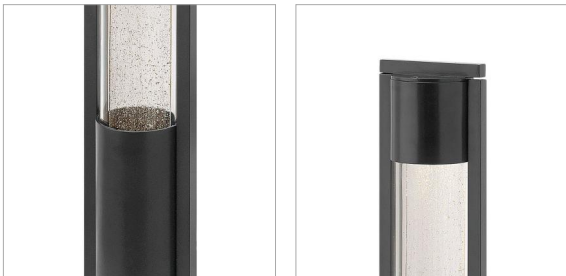

# SHELTER

15607BK

BOLLARD

DETAILS	
FINISH:	Black
MATERIAL:	Aluminum
GLASS:	Clear Acrylic & Seedy
DIMMABLE:	YES, WITH MLV ON TRANSFORMER PRIMARY

DIMENSIONS	
WIDTH:	4"
HEIGHT:	30"
DEPTH:	3
WEIGHT:	5.5lb

LIGHT SOURCE	
LIGHT SOURCE:	Socketed
WATTAGE:	1-4w MR16 LED *Included
VOLTAGE:	12v
VOLT AMPS:	5.7
TRANSFORMER REQUIRED:	Yes

## PRODUCT DETAILS:

- Suitable for use in wet (outdoor direct rain) locations as defined by NEC and CEC. Meets United States UL Underwriters Laboratories & CSA Canadian Standards Association Product Safety Standards
- LED Bulbs carry a 3-year limited warranty
- Fixture mounts to 2" PVC pipe and the die cast mount is also able to be surface installed
- For more information on how to control your landscape lighting via the Hinkley Home Automation App, [click here](#).
- Bold lines and a clean, minimalist style complement contemporary architecture