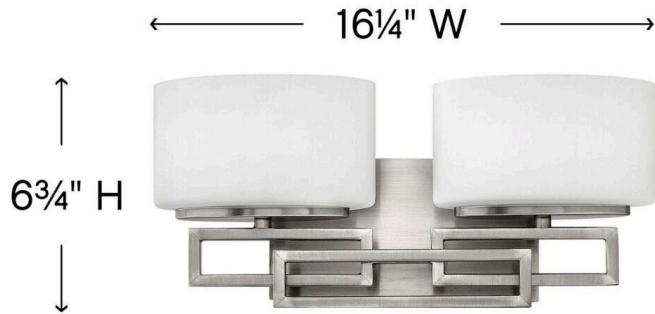

LANZA

5102AN

SMALL TWO LIGHT VANITY

Lanza features contemporary styling with geometric patterns that are emphasized in Antique Nickel and Brushed Bronze finishes. The elongated oval, etched opal glass reinforces its sleek design.

DETAILS	
FINISH:	Antique Nickel
MATERIAL:	Metal
GLASS:	Etched Opal
DIMMABLE:	Yes

DIMENSIONS	
WIDTH:	16.3"
HEIGHT:	6.8"
WEIGHT:	4lb
BACK PLATE:	9"W X 4.75"H
EXTENSION:	5"
TOP TO OUTLET:	4.000000"

LIGHT SOURCE	
LIGHT SOURCE:	Socketed
WATTAGE:	2-60w G-9 *Included or 2-5w G9 LED, 60w Equiv.
VOLTAGE:	120v

SHIPPING	
CARTON LENGTH:	11
CARTON WIDTH:	17
CARTON HEIGHT:	7
CARTON WEIGHT:	5