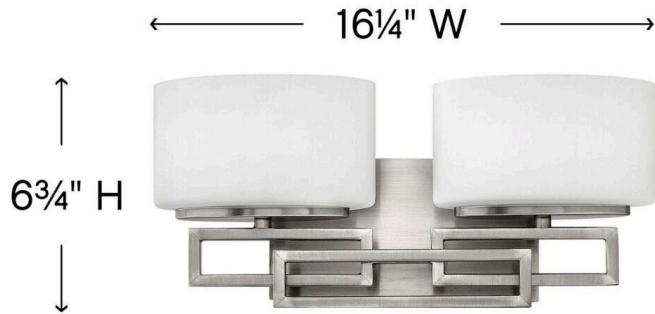

LANZA

5102AN

SMALL TWO LIGHT VANITY

Lanza features contemporary styling with geometric patterns that are emphasized in Antique Nickel and Brushed Bronze finishes. The elongated oval, etched opal glass reinforces its sleek design.

DETAILS	
FINISH:	Antique Nickel
MATERIAL:	Metal
GLASS:	Etched Opal
DIMMABLE:	Yes

DIMENSIONS	
WIDTH:	16.3"
HEIGHT:	6.8"
WEIGHT:	4lb
BACK PLATE:	9"W X 4.75"H
EXTENSION:	5"
TOP TO OUTLET:	4.000000"

LIGHT SOURCE	
LIGHT SOURCE:	Socketed
WATTAGE:	2-60w G-9 *Included or 2-5w G9 LED, 60w Equiv.
VOLTAGE:	120v

SHIPPING	
CARTON LENGTH:	11
CARTON WIDTH:	17
CARTON HEIGHT:	7
CARTON WEIGHT:	5

PRODUCT DETAILS:

- This fixture must be installed with shades/glass facing up toward the ceiling
- Suitable for use in damp locations as defined by NEC and CEC. Meets United States UL Underwriters Laboratories & CSA Canadian Standards Association Product Safety Standards.
- Merging the best of traditional and modern elements with a sophisticated and streamlined look
- Mounting hardware is hidden on the back plate to ensure a clean silhouette