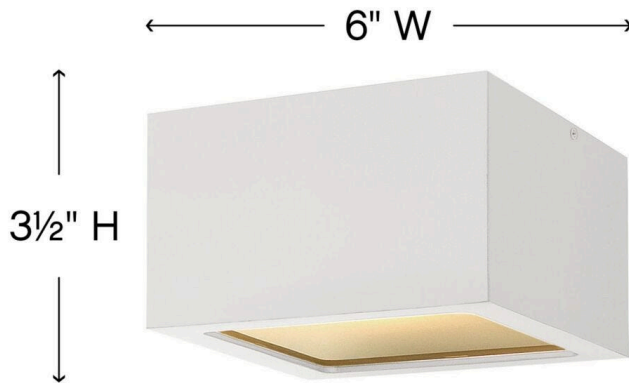

### EXTRA SMALL FLUSH MOUNT

A collection of sleek designs, Kube's contemporary style featuring solid aluminum construction provides a chic, minimalist statement to complement a variety of exteriors.

DETAILS	
FINISH:	Satin White
MATERIAL:	Aluminum
GLASS:	Etched Lens
DIMMABLE:	YES, 0-10V TYPE DIMMER ONLY

DIMENSIONS	
WIDTH:	6"
HEIGHT:	3.5"
WEIGHT:	2lb

LIGHT SOURCE	
LIGHT SOURCE:	Integrated LED
WATTAGE:	7.50w LED *Included
VOLTAGE:	120v/277v

MOUNTING	
CANOPY:	6" Sq.

SHIPPING	
CARTON LENGTH:	8.5
CARTON WIDTH:	6
CARTON HEIGHT:	9
CARTON WEIGHT:	3