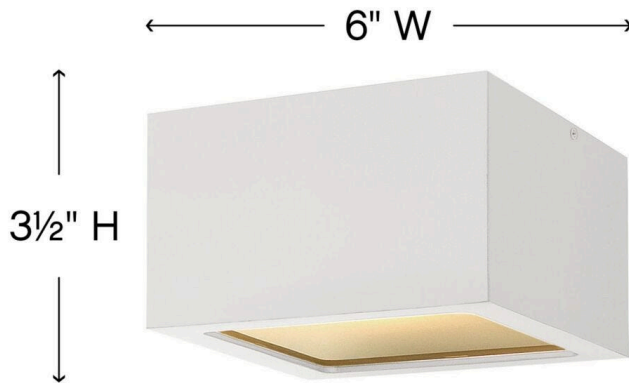

KUBE

1765SW

EXTRA SMALL FLUSH MOUNT

A collection of sleek designs, Kube's contemporary style featuring solid aluminum construction provides a chic, minimalist statement to complement a variety of exteriors.

DETAILS	
FINISH:	Satin White
MATERIAL:	Aluminum
GLASS:	Etched Lens
DIMMABLE:	YES, 0-10V TYPE DIMMER ONLY

DIMENSIONS	
WIDTH:	6"
HEIGHT:	3.5"
WEIGHT:	2lb

LIGHT SOURCE	
LIGHT SOURCE:	Integrated LED
WATTAGE:	7.50w LED *Included
VOLTAGE:	120v/277v

MOUNTING	
CANOPY:	6" Sq.

SHIPPING	
CARTON LENGTH:	8.5
CARTON WIDTH:	6
CARTON HEIGHT:	9
CARTON WEIGHT:	3

PRODUCT DETAILS:

- LED components carry a 5-year limited warranty
- Suitable for use in wet (outdoor direct rain) locations as defined by NEC and CEC. Meets United States UL Underwriters Laboratories & CSA Canadian Standards Association Product Safety Standards
- 2-year finish warranty
- Equipped with 120/277V universal driver.
- Bold lines and a clean, minimalist style complement contemporary architecture
- Fixture is Dark Sky compliant and engineered to minimize light glare upward into the night sky