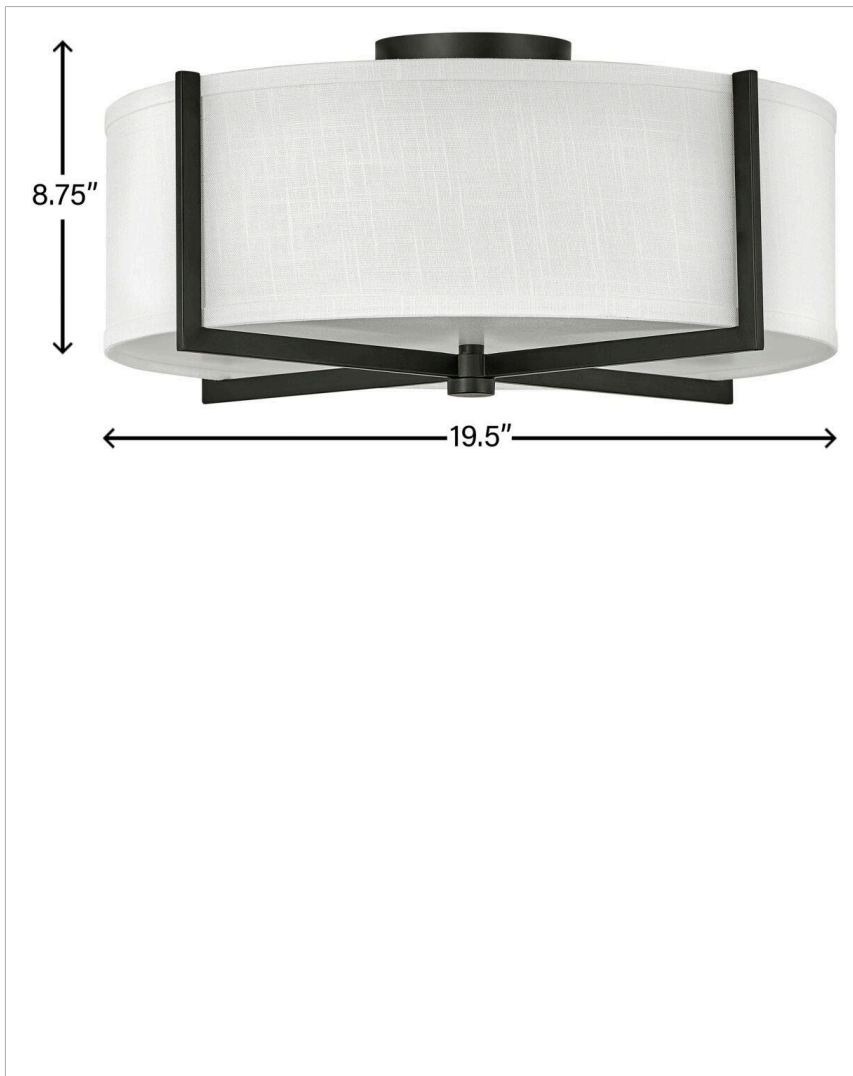

AXIS OFF WHITE

41708BK

MEDIUM SEMI-FLUSH MOUNT

Creativity meets practicality in Axis. Featuring a classic crossed-stem design, its shade comes in Off White Linen or Heather Gray Linen complemented by a Black or Heritage Brass finish.

DETAILS	
FINISH:	Black
MATERIAL:	Steel
SHADE:	Off-White Linen
DIMMABLE:	YES - WITH DIMMABLE LAMP (NOT INCLUDED)

DIMENSIONS	
WIDTH:	19.5"
HEIGHT:	8.8"
WEIGHT:	5.1lb

LIGHT SOURCE	
LIGHT SOURCE:	Socketed
WATTAGE:	3-14w Med. LED, 25w Equiv.
VOLTAGE:	120v

MOUNTING	
CANOPY:	4.75" Dia.

SHIPPING	
CARTON LENGTH:	22
CARTON WIDTH:	22
CARTON HEIGHT:	20.5
CARTON WEIGHT:	13.7

PRODUCT DETAILS:

- Suitable for use in dry (indoor) locations as defined by NEC and CEC. Meets United States UL Underwriters Laboratories & CSA Canadian Standards Association Product Safety Standards.
- Merging modern and classic elements, the Galerie collection offers a selection of LED ceiling and sconce fixtures with unique details that effortlessly balance a variety of spaces with form and function. The complementary contours, materials and finishes allow each silhouette to be used in unison or easily combined with other Galerie pieces.
- Merging the best of traditional and modern elements with a sophisticated and streamlined look
- Diffusers are made of high transmittance, high diffusion, color stable LDA-filled polycarbonate to maximize delivered lumens