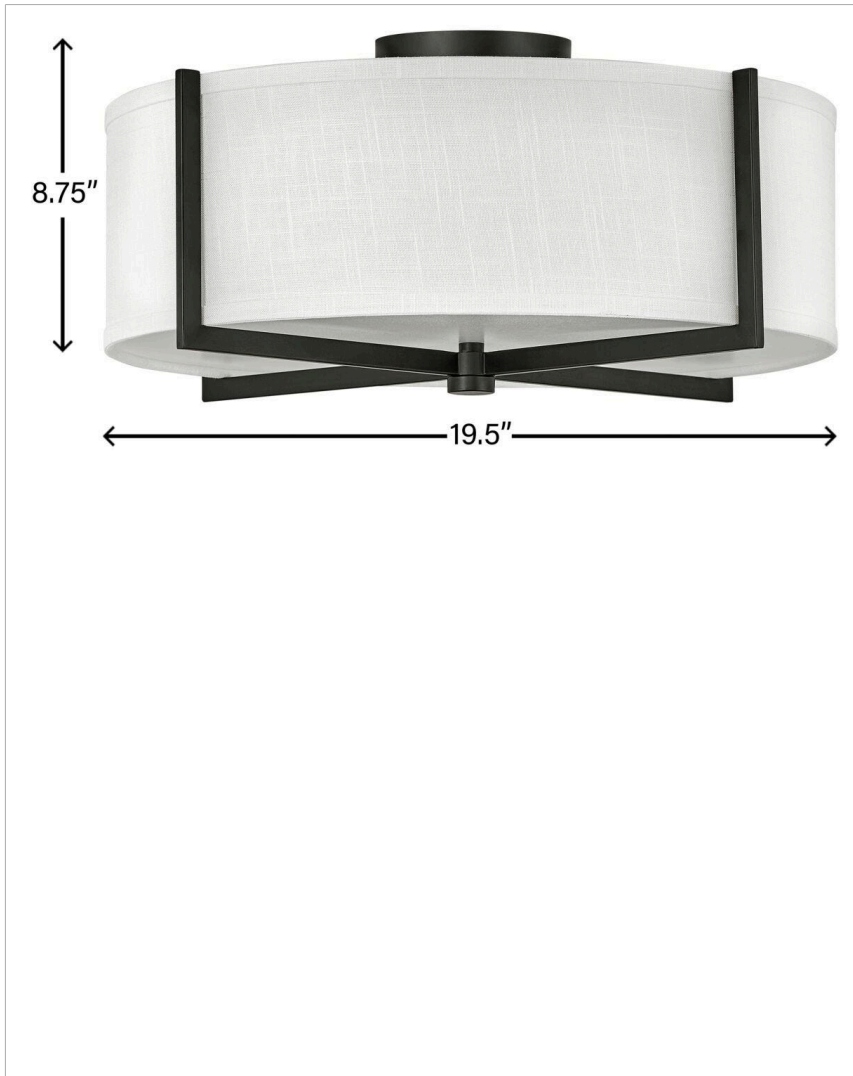

# AXIS OFF WHITE

**41708BK**

**MEDIUM SEMI-FLUSH MOUNT**

Creativity meets practicality in Axis. Featuring a classic crossed-stem design, its shade comes in Off White Linen or Heather Gray Linen complemented by a Black or Heritage Brass finish.

| DETAILS   |   |
|-----------|---|
| FINISH:   | Black                                   |
| MATERIAL: | Steel                                   |
| SHADE:    | Off-White Linen                         |
| DIMMABLE: | YES - WITH DIMMABLE LAMP (NOT INCLUDED) |

| DIMENSIONS |       |
|------------|-------|
| WIDTH:     | 19.5" |
| HEIGHT:    | 8.8"  |
| WEIGHT:    | 5.1lb |

| LIGHT SOURCE  |                            |
|---------------|----------------------------|
| LIGHT SOURCE: | Socketed                   |
| WATTAGE:      | 3-14w Med. LED, 25w Equiv. |
| VOLTAGE:      | 120v                       |

## PRODUCT DETAILS:

- Suitable for use in dry (indoor) locations as defined by NEC and CEC. Meets United States UL Underwriters Laboratories & CSA Canadian Standards Association Product Safety Standards.
- Merging modern and classic elements, the Galerie collection offers a selection of LED ceiling and sconce fixtures with unique details that effortlessly balance a variety of spaces with form and function. The complementary contours, materials and finishes allow each silhouette to be used in unison or easily combined with other Galerie pieces.
- Merging the best of traditional and modern elements with a sophisticated and streamlined look
- Diffusers are made of high transmittance, high diffusion, color stable LDA-filled polycarbonate to maximize delivered lumens