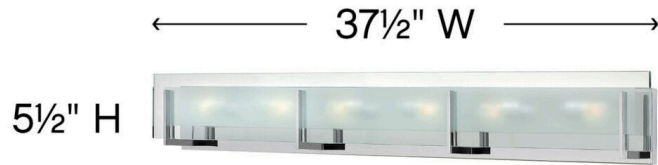

LATITUDE

5656CM

EXTRA LARGE SIX LIGHT VANITY

Latitude is contemporary and sleek, finding its true beauty in the minimalist design. The slim glass panel features rectangular etching while the subtle, split fork frames add understated architectural style.

DETAILS	
FINISH:	Chrome
MATERIAL:	Steel
GLASS:	Inside Etched Clear
DIMMABLE:	Yes

DIMENSIONS	
WIDTH:	37.5"
HEIGHT:	5.5"
WEIGHT:	11.8lb
BACK PLATE:	36.25"W X 4.75"H
EXTENSION:	4"
TOP TO OUTLET:	3.250000"

LIGHT SOURCE	
LIGHT SOURCE:	Socketed
WATTAGE:	6-60w G-9 *Included or 6-5w G9 LED, 60w Equiv.
VOLTAGE:	120v

SHIPPING	
CARTON LENGTH:	40
CARTON WIDTH:	7.5
CARTON HEIGHT:	7.5
CARTON WEIGHT:	14

PRODUCT DETAILS:

- This fixture must be installed with shades/glass facing up toward the ceiling
- Suitable for use in damp locations as defined by NEC and CEC. Meets United States UL Underwriters Laboratories & CSA Canadian Standards Association Product Safety Standards.
- Sparkling chrome with reflective finish
- Bold silhouette with dramatic details creates a modern statement
- ADA compliant
- Mounting hardware is hidden on the back plate to ensure a clean silhouette