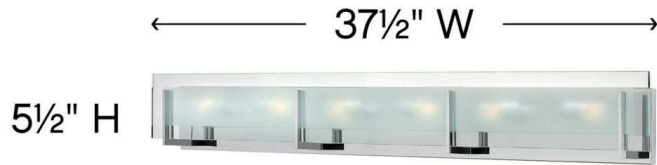

LATITUDE

5656CM

EXTRA LARGE SIX LIGHT VANITY

Latitude is contemporary and sleek, finding its true beauty in the minimalist design. The slim glass panel features rectangular etching while the subtle, split fork frames add understated architectural style.

DETAILS	
FINISH:	Chrome
MATERIAL:	Steel
GLASS:	Inside Etched Clear
DIMMABLE:	Yes

DIMENSIONS	
WIDTH:	37.5"
HEIGHT:	5.5"
WEIGHT:	11.8lb
BACK PLATE:	36.25"W X 4.75"H
EXTENSION:	4"
TOP TO OUTLET:	3.250000"

LIGHT SOURCE	
LIGHT SOURCE:	Socketed
WATTAGE:	6-60w G-9 *Included or 6-5w G9 LED, 60w Equiv.
VOLTAGE:	120v

SHIPPING	
CARTON LENGTH:	40
CARTON WIDTH:	7.5
CARTON HEIGHT:	7.5
CARTON WEIGHT:	14

PRODUCT DETAILS:

- This fixture must be installed with shades/glass facing up toward the ceiling
- Suitable for use in damp locations as defined by NEC and CEC. Meets United States UL Underwriters Laboratories & CSA Canadian Standards Association Product Safety Standards.
- Sparkling chrome with reflective finish
- Bold silhouette with dramatic details creates a modern statement
- ADA compliant
- Mounting hardware is hidden on the back plate to ensure a clean silhouette