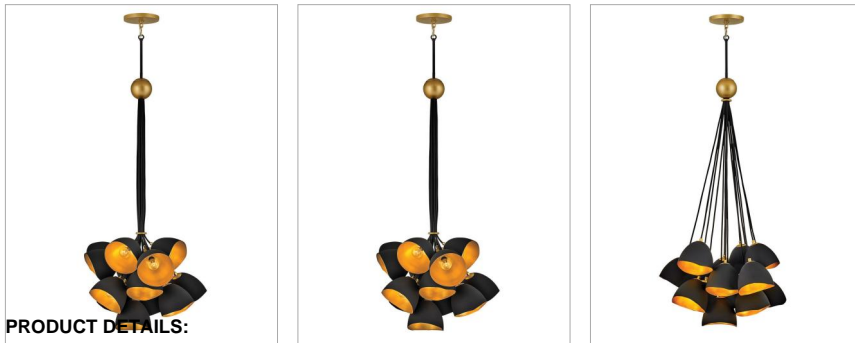

NULA

35906SHB

MEDIUM SINGLE TIER CHANDELIER

Nula is a work of art. A juxtaposition of industrial elements and organic influencers transmutes simplicity into decadence. Pairing a dense Shell Black or Shell White exterior with a gleaming, gold leaf interior elicits a dramatic effect. Several designs offer flexibility to customize for unique installations.

DETAILS	
FINISH:	SHELL BLACK
MATERIAL:	Steel
SLOPE DEGREE:	90
DIMMABLE:	YES, WITH DIMMABLE LAMP (NOT INCLUDED)

DIMENSIONS	
WIDTH:	26"
HEIGHT:	45"
WEIGHT:	16.5lb

LIGHT SOURCE	
LIGHT SOURCE:	Socketed
WATTAGE:	15-5w Cand. LED, 60w Equiv.
VOLTAGE:	120v

MOUNTING	
CANOPY:	6" Dia.
LEAD WIRE:	1 X 144"
MAX HEIGHT:	71.8

SHIPPING	
CARTON LENGTH:	40
CARTON WIDTH:	31.5
CARTON HEIGHT:	9
CARTON WEIGHT:	23.1

PRODUCT DETAILS:

- Suitable for use in dry (indoor) locations as defined by NEC and CEC. Meets United States UL Underwriters Laboratories & CSA Canadian Standards Association Product Safety Standards.
- This fixture includes multiple down stems in various lengths to customize the installation height of the fixture, including one 6" stem and two 12" stems
- This item may be hung on a sloped ceiling
- This item may be hung on a sloped ceiling
- Eclectic style that mixes unconventional elements. Unique and sophisticated designs that feel modern and vintage at the same time.
- Provided with an adjustable ring for a custom look
- The Lisa McDennon Collection offers a striking mix of edgy, sculptural silhouettes that incorporate modern, organic elements and luxe materials, brought to life by her innovative and original point of view.