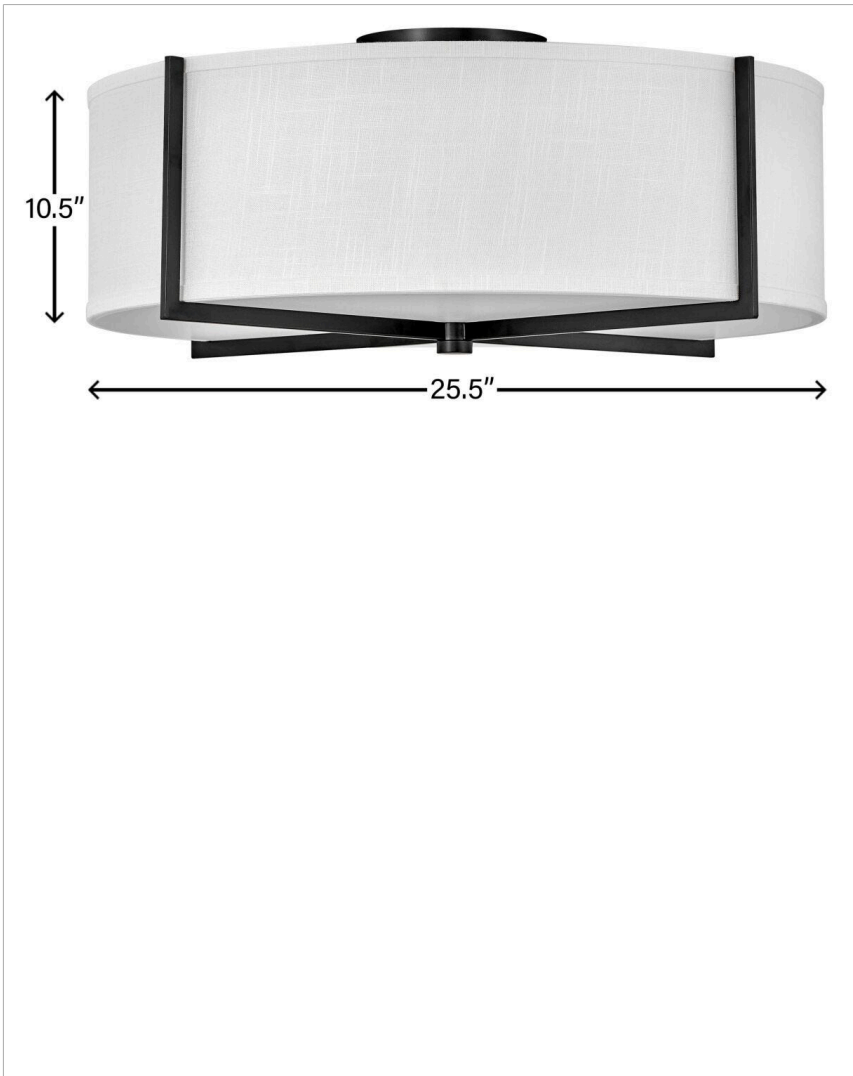

AXIS OFF WHITE

41710BK

LARGE SEMI-FLUSH MOUNT

Creativity meets practicality in Axis. Featuring a classic crossed-stem design, its shade comes in Off White Linen or Heather Gray Linen complemented by a Black or Heritage Brass finish.

DETAILS	
FINISH:	Black
MATERIAL:	Steel
SHADE:	Off-White Linen
DIMMABLE:	YES - WITH DIMMABLE LAMP (NOT INCLUDED)

DIMENSIONS	
WIDTH:	25.5"
HEIGHT:	10.5"
WEIGHT:	6.5lb

LIGHT SOURCE	
LIGHT SOURCE:	Socketed
WATTAGE:	4-14w Med. LED, 25w Equiv.
VOLTAGE:	120v

MOUNTING	
CANOPY:	6.75" Dia.

SHIPPING	
CARTON LENGTH:	30.5
CARTON WIDTH:	30.5
CARTON HEIGHT:	24.5
CARTON WEIGHT:	28.1

PRODUCT DETAILS:

- Suitable for use in dry (indoor) locations as defined by NEC and CEC. Meets United States UL Underwriters Laboratories & CSA Canadian Standards Association Product Safety Standards.
- Merging modern and classic elements, the Galerie collection offers a selection of LED ceiling and sconce fixtures with unique details that effortlessly balance a variety of spaces with form and function. The complementary contours, materials and finishes allow each silhouette to be used in unison or easily combined with other Galerie pieces.
- Merging the best of traditional and modern elements with a sophisticated and streamlined look
- Diffusers are made of high transmittance, high diffusion, color stable LDA-filled polycarbonate to maximize delivered lumens