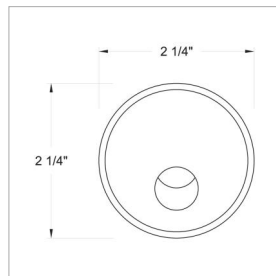

DIMENSIONS	
WIDTH:	2.3"
HEIGHT:	2.3"
DEPTH:	2.5
WEIGHT:	1lb

LIGHT SOURCE	
LIGHT SOURCE:	Integrated LED
WATTAGE:	4w LED *Included
VOLTAGE:	12v
VOLT AMPS:	4.8
TRANSFORMER REQUIRED:	Yes

MOUNTING	
LEAD WIRE:	1 X 72"

SHIPPING	
CARTON LENGTH:	5.1
CARTON WIDTH:	5.1
CARTON HEIGHT:	7.1
CARTON WEIGHT:	1.2

**SPARTA**  
STAINLESS STEEL

SOLID STAINLESS STEEL ALLOY  
VIRTUALLY INDESTRUCTIBLE LIGHTING  
EASY TO SET UP AND ENJOY