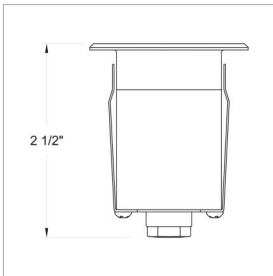

TILT

15252SS

LED ROUND WALL LIGHT

Tilt's modern integrated LED wall light is available in round or square options with cast 316 stainless steel housing and clear glass to cast a warm glow.

DETAILS	
FINISH:	Stainless Steel
MATERIAL:	Stainless Steel
GLASS:	Clear
DIMMABLE:	YES - WITH MLV ON TRANSFORMER PRIMARY

DIMENSIONS	
WIDTH:	2.3"
HEIGHT:	2.3"
DEPTH:	2.5
WEIGHT:	1lb

LIGHT SOURCE	
LIGHT SOURCE:	Integrated LED
WATTAGE:	4w LED *Included
VOLTAGE:	12v
VOLT AMPS:	4.8
TRANSFORMER REQUIRED:	Yes

MOUNTING	
LEAD WIRE:	1 X 72"

SHIPPING	
CARTON LENGTH:	5.1
CARTON WIDTH:	5.1
CARTON HEIGHT:	7.1
CARTON WEIGHT:	1.2

PRODUCT DETAILS:

- Stainless steel provides superior strength and performance
- Suitable for use in wet (outdoor direct rain) locations as defined by NEC and CEC. Meets United States UL Underwriters Laboratories & CSA Canadian Standards Association Product Safety Standards
- Constructed with 316 stainless steel
- 4" burial sleeve included or may be used with a 1.5" schedule 40 PVC tubing for concrete installation
- For more information on how to control your landscape lighting via the Hinkley Home Automation App, click [here](#).
- Bold lines and a clean, minimalist style complement contemporary architecture
- Rated for both indoor and outdoor use
- IP65 outdoor rated