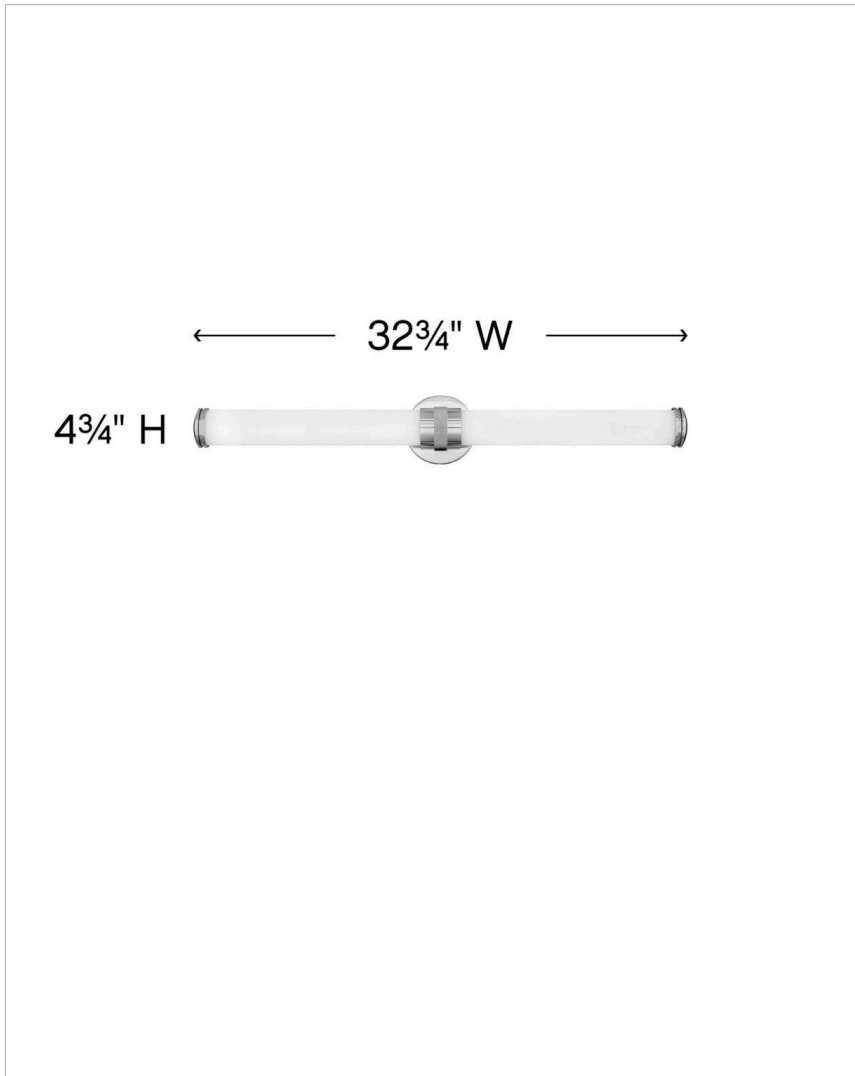

## 5074CM

### LARGE LED VANITY

Remi's slim profile and sophisticated details seamlessly merge with LED technology to master both form and function. The etched white glass cylinder is finely detailed with precise, stepped end caps, and the cast knurled bracelet in luxe finish options is artfully crafted with vintage appeal. This chic, transitional design ensures Remi's ability to complement a wide variety of bath or interior spaces.

DETAILS	
FINISH:	Chrome
MATERIAL:	Aluminum
GLASS:	Etched White
DIMMABLE:	YES, CL TYPE DIMMER (SSL7A)

DIMENSIONS	
WIDTH:	32.8"
HEIGHT:	4.8"
WEIGHT:	3.5lb
BACK PLATE:	4.75" Dia.
EXTENSION:	3.8"
TOP TO OUTLET:	2.500000"

LIGHT SOURCE	
LIGHT SOURCE:	Integrated LED
WATTAGE:	53w LED *Included
VOLTAGE:	120v

SHIPPING	
CARTON LENGTH:	36
CARTON WIDTH:	7
CARTON HEIGHT:	10.5
CARTON WEIGHT:	6