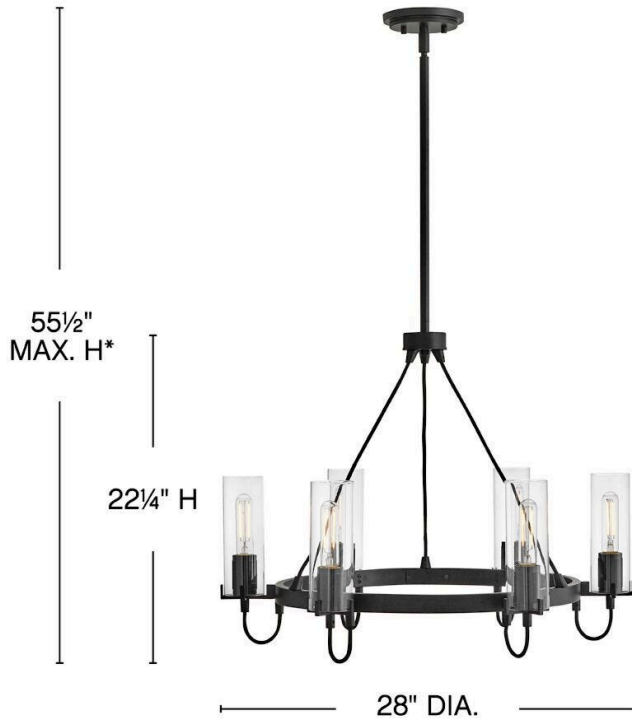

## 37855BK

DETAILS	
FINISH:	Black
MATERIAL:	Steel
GLASS:	Clear
SLOPE DEGREE:	90
DIMMABLE:	YES - WITH DIMMABLE LAMP (NOT INCLUDED)

DIMENSIONS	
WIDTH:	28"
HEIGHT:	22.3"
WEIGHT:	17.2lb

LIGHT SOURCE	
LIGHT SOURCE:	Socketed
WATTAGE:	6-7w Med. LED, 60w Equiv.
VOLTAGE:	120v

MOUNTING	
CANOPY:	5.5" Dia.
LEAD WIRE:	1 X 120"
MAX HEIGHT:	55.5

SHIPPING	
CARTON LENGTH:	31.8
CARTON WIDTH:	31.8
CARTON HEIGHT:	9.3
CARTON WEIGHT:	24.5

\*Maximum achievable height with stems included.

#### PRODUCT DETAILS:

- Suitable for use in dry (indoor) locations as defined by NEC and CEC. Meets United States UL Underwriters Laboratories & CSA Canadian Standards Association Product Safety Standards.
- This fixture includes multiple down stems in various lengths to customize the installation height of the fixture, including one 6" stem and two 12" stems
- Classic, elegant lines and timeless details enhance a traditional space
- This item may be hung on a sloped ceiling
- Shown with T-style bulbs (not included)