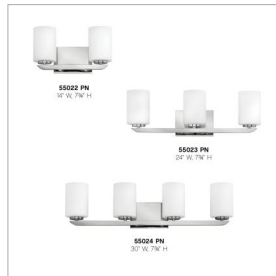

KYRA

55023PN

MEDIUM THREE LIGHT VANITY

Clean and crisp, Kyra's minimalist design is anchored with a bold yet simple aesthetic. The sleek cross bar ends with a subtle curve for an element of softness. Rich finish options of Brushed Nickel or Polished Nickel complement the elegant etched opal glass.

DETAILS	
FINISH:	Polished Nickel with Heritage Brass accents
MATERIAL:	Steel
GLASS:	Etched Opal
DIMMABLE:	YES, WITH DIMMABLE LAMP (NOT INCLUDED)

DIMENSIONS	
WIDTH:	24"
HEIGHT:	7.8"
WEIGHT:	5lb
BACK PLATE:	7"W X 4.75"H
EXTENSION:	5.3"
TOP TO OUTLET:	5.500000"

LIGHT SOURCE	
LIGHT SOURCE:	Socketed
WATTAGE:	3-14w Med. LED, 100w Equiv.
VOLTAGE:	120v

SHIPPING	
CARTON LENGTH:	25
CARTON WIDTH:	11
CARTON HEIGHT:	7
CARTON WEIGHT:	5.9

PRODUCT DETAILS:

- Fixture can be mounted either up or down
- Suitable for use in damp locations as defined by NEC and CEC. Meets United States UL Underwriters Laboratories & CSA Canadian Standards Association Product Safety Standards.
- Merging the best of traditional and modern elements with a sophisticated and streamlined look
- Mounting hardware is hidden on the back plate to ensure a clean silhouette