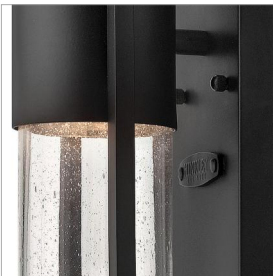

SHELTER

1327BK-LL

SMALL WALL MOUNT LANTERN

Shelter's minimalist style in aluminum creates a chic, dramatic statement as the light from above grazes through its clear seedy glass. Shelter comes standard Dark Sky compliant.

DETAILS	
FINISH:	Black
MATERIAL:	Aluminum
GLASS:	Clear Seedy
DIMMABLE:	YES - CL TYPE DIMMER (SSL7A)

DIMENSIONS	
WIDTH:	4.5"
HEIGHT:	12"
BACK PLATE:	4.5"W X 5"H
EXTENSION:	4.8"
TOP TO OUTLET:	3.5"

LIGHT SOURCE	
LIGHT SOURCE:	Socketed
WATTAGE:	1-5.50w GU10 LED *Included
VOLTAGE:	120v

SHIPPING	
CARTON LENGTH:	10.4
CARTON WIDTH:	9.8
CARTON HEIGHT:	16.5
CARTON WEIGHT:	4

PRODUCT DETAILS:

- Suitable for use in wet (outdoor direct rain) locations as defined by NEC and CEC. Meets United States UL Underwriters Laboratories & CSA Canadian Standards Association Product Safety Standards
- LED Bulbs carry a 3-year limited warranty
- 2-year finish warranty
- Bold lines and a clean, minimalist style complement contemporary architecture
- Fixture is Dark Sky compliant and engineered to minimize light glare upward into the night sky

HINKLEY

HINKLEY
33000 Pin Oak Parkway
Avon Lake, OH 44012

PHONE: (440) 653-5500
Toll Free: 1 (800) 446-5539

hinkley.com