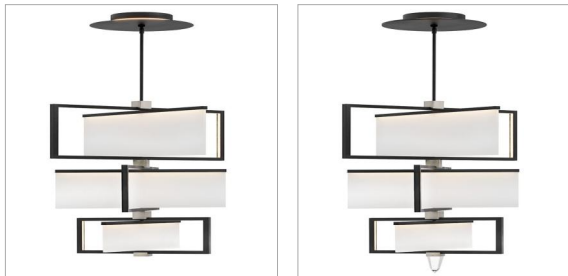

FOLIO

32508BLK

DOUBLE XL ADJUSTABLE THREE TIER CHANDELIER

Inspired by the idea of structure combined with movement, Folio is composed of framed, illuminated LED panels that rotate to create diverse angles, infusing a space with crisp modernity.

DETAILS	
FINISH:	Black
MATERIAL:	Aluminum
GLASS:	Sandblasted Acrylic
SLOPE DEGREE:	90
DIMMABLE:	YES, CL TYPE DIMMER (SSL7A)

DIMENSIONS	
WIDTH:	30"
HEIGHT:	44.5"
DEPTH:	28.5
WEIGHT:	26.5lb

LIGHT SOURCE	
LIGHT SOURCE:	Integrated LED
WATTAGE:	125w LED *Included
VOLTAGE:	120v

MOUNTING	
CANOPY:	7.5" Dia.
LEAD WIRE:	1 X 120"
MAX HEIGHT:	78

SHIPPING	
CARTON LENGTH:	33.5
CARTON WIDTH:	19
CARTON HEIGHT:	16
CARTON WEIGHT:	32

PRODUCT DETAILS:

- Suitable for use in dry (indoor) locations as defined by NEC and CEC. Meets United States UL Underwriters Laboratories & CSA Canadian Standards Association Product Safety Standards.
- Removable crystal finial
- Illuminated canopy
- This item may be hung on a sloped ceiling
- LED components carry a 5-year limited warranty
- Bold silhouette with dramatic details creates a modern statement
- This fixture includes multiple down stems in various lengths to customize the installation height, including one 6" stem and three 12" stems
- The Lisa McDennon Collection offers a striking mix of edgy, sculptural silhouettes that incorporate modern, organic elements and luxe materials, brought to life by her innovative and original point of view.