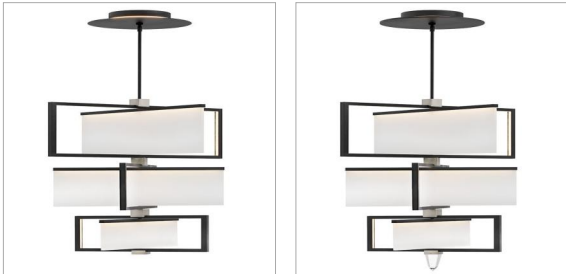

FOLIO

32508BLK

DOUBLE XL ADJUSTABLE THREE TIER CHANDELIER

Inspired by the idea of structure combined with movement, Folio is composed of framed, illuminated LED panels that rotate to create diverse angles, infusing a space with crisp modernity.

DETAILS	
FINISH:	Black
MATERIAL:	Aluminum
GLASS:	Sandblasted Acrylic
SLOPE DEGREE:	90
DIMMABLE:	YES, CL TYPE DIMMER (SSL7A)

DIMENSIONS	
WIDTH:	30"
HEIGHT:	44.5"
DEPTH:	28.5
WEIGHT:	26.5lb

LIGHT SOURCE	
LIGHT SOURCE:	Integrated LED
WATTAGE:	125w LED *Included
VOLTAGE:	120v

MOUNTING	
CANOPY:	7.5" Dia.
LEAD WIRE:	1 X 120"
MAX HEIGHT:	78

SHIPPING	
CARTON LENGTH:	33.5
CARTON WIDTH:	19
CARTON HEIGHT:	16
CARTON WEIGHT:	32

PRODUCT DETAILS:

- Suitable for use in dry (indoor) locations as defined by NEC and CEC. Meets United States UL Underwriters Laboratories & CSA Canadian Standards Association Product Safety Standards.
- Removable crystal finial
- Illuminated canopy
- This item may be hung on a sloped ceiling
- LED components carry a 5-year limited warranty
- Bold silhouette with dramatic details creates a modern statement
- This fixture includes multiple down stems in various lengths to customize the installation height, including one 6" stem and three 12" stems
- The Lisa McDennon Collection offers a striking mix of edgy, sculptural silhouettes that incorporate modern, organic elements and luxe materials, brought to life by her innovative and original point of view.