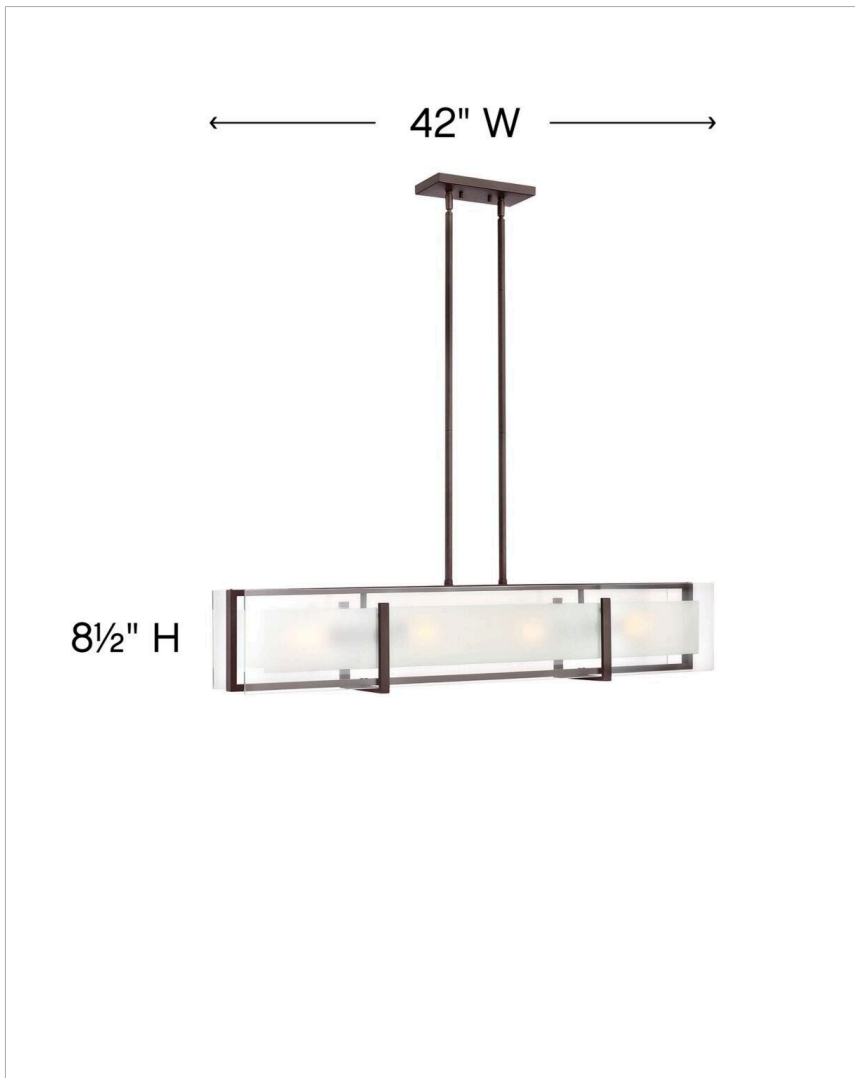

LATITUDE

39960Z

MEDIUM FOUR LIGHT LINEAR

Latitude is contemporary and sleek, finding its true beauty in the minimalist design. The slim glass panel features rectangular etching while the structural frame adds understated architectural style.

DETAILS	
FINISH:	Oil Rubbed Bronze
MATERIAL:	Steel
GLASS:	Inside Etched Clear
DIMMABLE:	YES, WITH DIMMABLE LAMP (NOT INCLUDED)

DIMENSIONS	
WIDTH:	42"
HEIGHT:	8.5"
DEPTH:	8
WEIGHT:	22lb

LIGHT SOURCE	
LIGHT SOURCE:	Socketed
WATTAGE:	4-14w Med. LED, 100w Equiv.
VOLTAGE:	120v

MOUNTING	
CANOPY:	4.50"W X 9.25"L
LEAD WIRE:	1 X 120"
MAX HEIGHT:	49.5

SHIPPING	
CARTON LENGTH:	11
CARTON WIDTH:	46
CARTON HEIGHT:	13
CARTON WEIGHT:	27

PRODUCT DETAILS:

- Suitable for use in dry (indoor) locations as defined by NEC and CEC. Meets United States UL Underwriters Laboratories & CSA Canadian Standards Association Product Safety Standards.
- This fixture includes multiple down stems in various lengths to customize the installation height, including two 6" stems and four 12" stems
- Bold silhouette with dramatic details creates a modern statement