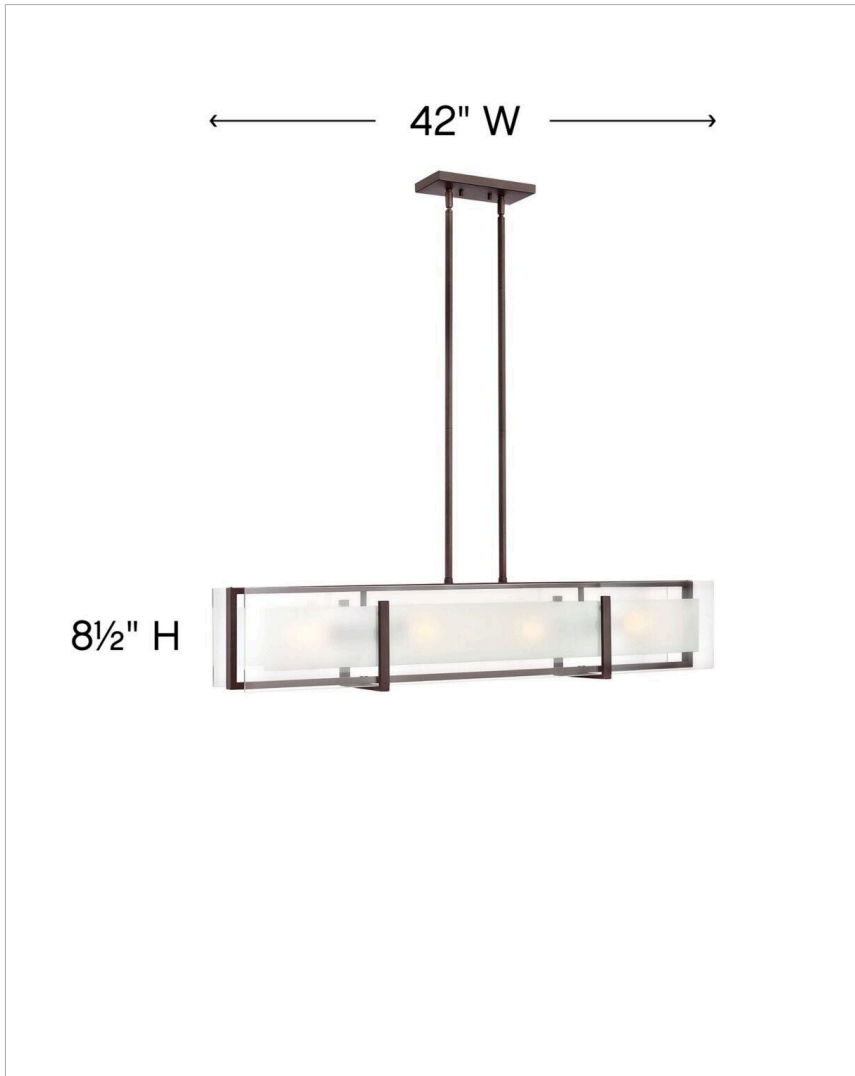

LATITUDE

39960Z

MEDIUM FOUR LIGHT LINEAR

Latitude is contemporary and sleek, finding its true beauty in the minimalist design. The slim glass panel features rectangular etching while the structural frame adds understated architectural style.

DETAILS	
FINISH:	Oil Rubbed Bronze
MATERIAL:	Steel
GLASS:	Inside Etched Clear
DIMMABLE:	YES, WITH DIMMABLE LAMP (NOT INCLUDED)

DIMENSIONS	
WIDTH:	42"
HEIGHT:	8.5"
DEPTH:	8
WEIGHT:	22lb

LIGHT SOURCE	
LIGHT SOURCE:	Socketed
WATTAGE:	4-14w Med. LED, 100w Equiv.
VOLTAGE:	120v

MOUNTING	
CANOPY:	4.50"W X 9.25"L
LEAD WIRE:	1 X 120"
MAX HEIGHT:	49.5

SHIPPING	
CARTON LENGTH:	11
CARTON WIDTH:	46
CARTON HEIGHT:	13
CARTON WEIGHT:	27

PRODUCT DETAILS:

- Suitable for use in dry (indoor) locations as defined by NEC and CEC. Meets United States UL Underwriters Laboratories & CSA Canadian Standards Association Product Safety Standards.
- This fixture includes multiple down stems in various lengths to customize the installation height, including two 6" stems and four 12" stems
- Bold silhouette with dramatic details creates a modern statement