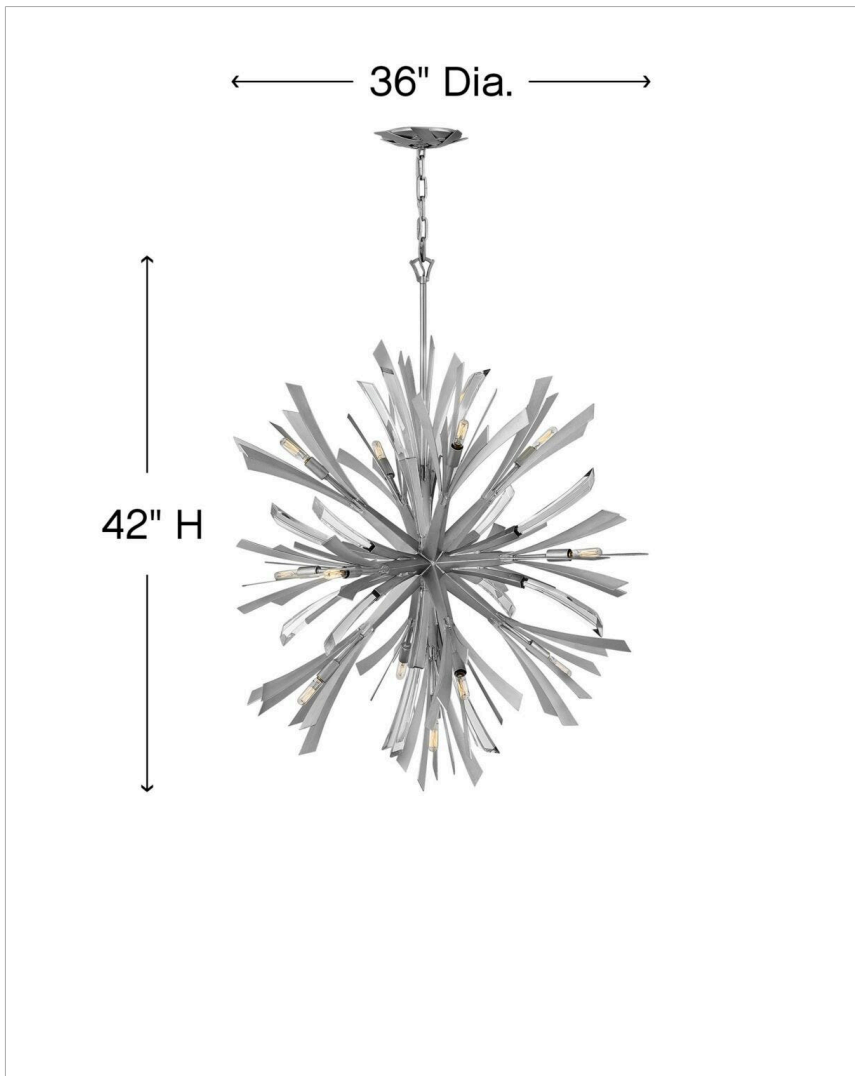

DETAILS	
FINISH:	Glacial
MATERIAL:	Steel
SLOPE DEGREE:	90
DIMMABLE:	YES, WITH DIMMABLE LAMP (NOT INCLUDED)

DIMENSIONS	
WIDTH:	36"
HEIGHT:	42"
WEIGHT:	44lb

LIGHT SOURCE	
LIGHT SOURCE:	Socketed
WATTAGE:	13-5w Cand. LED, 60w Equiv.
VOLTAGE:	120v

MOUNTING	
CANOPY:	6.5" Dia.
LEAD WIRE:	1 X 144"

SHIPPING	
CARTON LENGTH:	35
CARTON WIDTH:	35
CARTON HEIGHT:	42
CARTON WEIGHT:	56

PRODUCT DETAILS:

- Suitable for use in dry (indoor) locations as defined by NEC and CEC. Meets United States UL Underwriters Laboratories & CSA Canadian Standards Association Product Safety Standards.
- This item may be hung on a sloped ceiling
- Merging the best of traditional and modern elements with a sophisticated and streamlined look