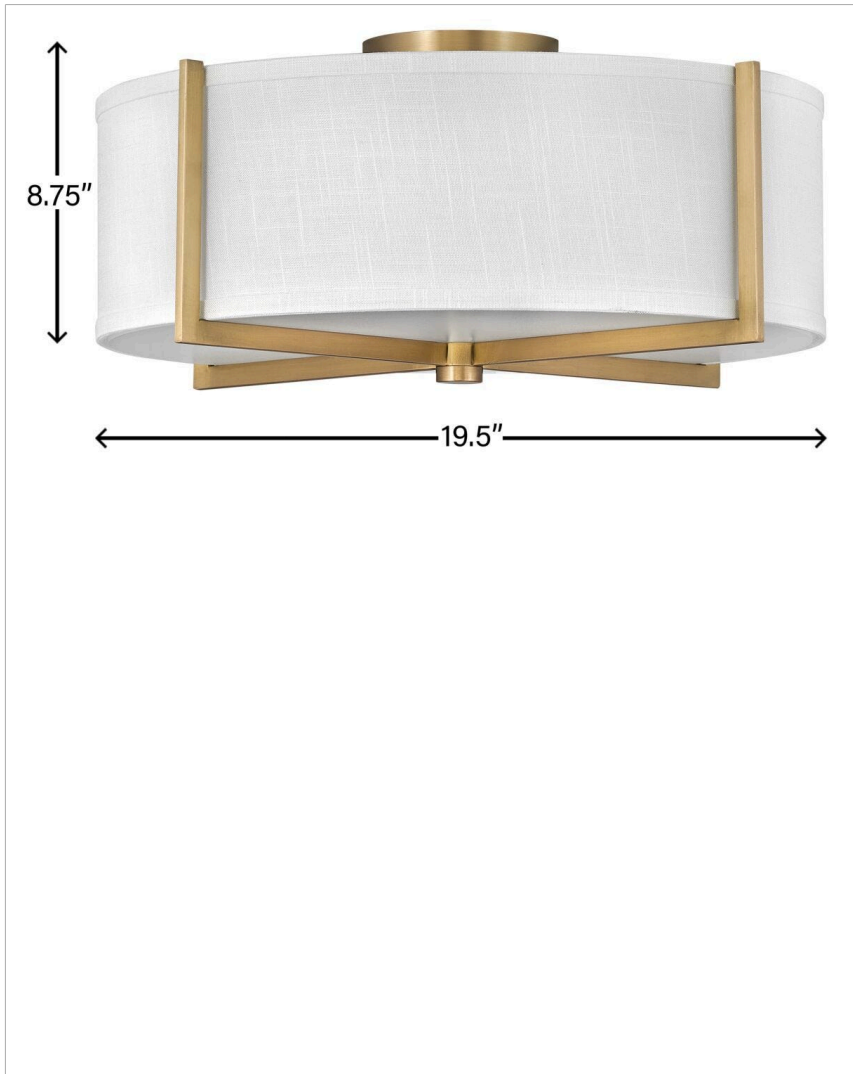

# AXIS OFF WHITE

**41708HB**

**MEDIUM SEMI-FLUSH MOUNT**

Creativity meets practicality in Axis. Featuring a classic crossed-stem design, its shade comes in Off White Linen or Heather Gray Linen complemented by a Black or Heritage Brass finish.

DETAILS	
FINISH:	Heritage Brass
MATERIAL:	Steel
SHADE:	Off-White Linen
DIMMABLE:	YES - WITH DIMMABLE LAMP (NOT INCLUDED)

DIMENSIONS	
WIDTH:	19.5"
HEIGHT:	8.8"
WEIGHT:	5.1lb

LIGHT SOURCE	
LIGHT SOURCE:	Socketed
WATTAGE:	3-14w Med. LED, 25w Equiv.
VOLTAGE:	120v

MOUNTING	
CANOPY:	4.75" Dia.

SHIPPING	
CARTON LENGTH:	21.3
CARTON WIDTH:	11.2
CARTON HEIGHT:	21.5
CARTON WEIGHT:	8.6

## PRODUCT DETAILS:

- Suitable for use in dry (indoor) locations as defined by NEC and CEC. Meets United States UL Underwriters Laboratories & CSA Canadian Standards Association Product Safety Standards.
- Merging modern and classic elements, the Galerie collection offers a selection of LED ceiling and sconce fixtures with unique details that effortlessly balance a variety of spaces with form and function. The complementary contours, materials and finishes allow each silhouette to be used in unison or easily combined with other Galerie pieces.
- Merging the best of traditional and modern elements with a sophisticated and streamlined look
- Diffusers are made of high transmittance, high diffusion, color stable LDA-filled polycarbonate to maximize delivered lumens