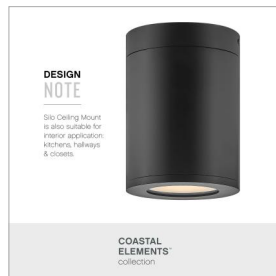

SILO

13592BK-LL

EXTRA SMALL FLUSH MOUNT

The perfect addition to Modern Coastal, Silo's compact design blends simple and long-lasting practicality. Built to stand up to harsh climates and available in three rust and corrosion-resistant finishes, Silo is available in a downlight-only option to meet dark sky compliance, an up and downlight for additional wall washing, and a small flush mount.

| DETAILS | |
|-----------|------------------------------|
| FINISH: | Black |
| MATERIAL: | Composite |
| GLASS: | Etched Lens |
| DIMMABLE: | YES - CL TYPE DIMMER (SSL7A) |

| DIMENSIONS | |
|------------|-------|
| WIDTH: | 5" |
| HEIGHT: | 7" |
| WEIGHT: | 1.6lb |

PRODUCT DETAILS:

- 5-year finish warranty
- Suitable for use in damp locations as defined by NEC and CEC. Meets United States UL Underwriters Laboratories & CSA Canadian Standards Association Product Safety Standards.
- LED Bulbs carry a 3-year limited warranty
- The Coastal Elements Collection offers versatile designs, constructed of composite materials and coated with anti-fading finishes, for maximum durability in harsh climates
- Suitable for use in both interior and outdoor spaces.
- Bold lines and a clean, minimalist style complement contemporary architecture
- Fixture is Dark Sky compliant and engineered to minimize light glare upward into the night sky