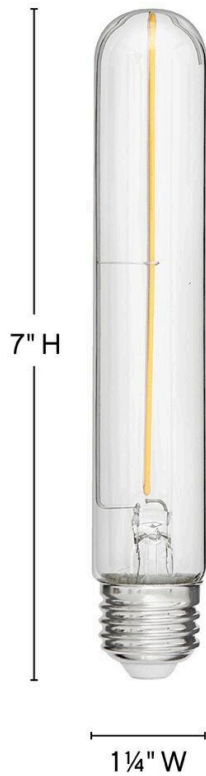

LUMIGLO BULB

E26T102247CL

LED BULB

To create superior, softer light that sets the scene in any indoor or outdoor setting, Hinkley's Lumiglo™ LED bulbs feature unique filament technology designed to cast a warm ambient glow. Dimmable functionality provides full control over brightness, allowing you to craft an atmosphere that perfectly accentuates your space.

DETAILS	
FINISH:	Accessories
DIMMABLE:	YES - CL TYPE DIMMER (SSL7A)

DIMENSIONS	
WIDTH:	1.3"
HEIGHT:	7"

LIGHT SOURCE	
LIGHT SOURCE:	Socketed
WATTAGE:	1-2w Med. LED
VOLTAGE:	120v

SHIPPING	
CARTON LENGTH:	1.5
CARTON WIDTH:	2
CARTON HEIGHT:	7.8
CARTON WEIGHT:	1