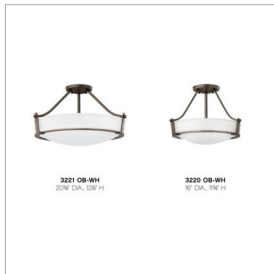

HATHAWAY

3220OB-WH

MEDIUM SEMI-FLUSH MOUNT

Hathaway's striking design features a bold shade held in place by three intersecting, floating arms with unique forged uprights and ring detail for a modern style.

DETAILS	
FINISH:	Olde Bronze
MATERIAL:	Metal
GLASS:	Etched
DIMMABLE:	YES, WITH DIMMABLE LAMP (NOT INCLUDED)

DIMENSIONS	
WIDTH:	16"
HEIGHT:	11.8"
WEIGHT:	9lb

LIGHT SOURCE	
LIGHT SOURCE:	Socketed
WATTAGE:	3-14w Med. LED, 100w Equiv.
VOLTAGE:	120v

MOUNTING	
CANOPY:	5.75" Dia.

SHIPPING	
CARTON LENGTH:	17
CARTON WIDTH:	17
CARTON HEIGHT:	11
CARTON WEIGHT:	12

PRODUCT DETAILS:

- Suitable for use in dry (indoor) locations as defined by NEC and CEC. Meets United States UL Underwriters Laboratories & CSA Canadian Standards Association Product Safety Standards.
- Merging the best of traditional and modern elements with a sophisticated and streamlined look