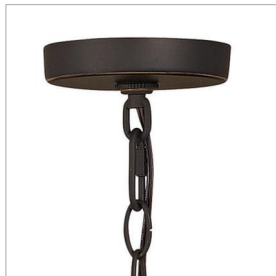

ALFORD PLACE

2567OZ

LARGE SINGLE TIER

The clean and classic design of Alford Place is the epitome of timeless elegance. The precision die-cast frame and top loop paired with a sealed glass roof provide excellent illumination from all sides. Part of the Estate Series, Alford Place is designed to meet the needs of expansive properties, offering a breadth of fixtures defined by coordinating composition, enduring architecture, and time-honored craftsmanship.

DETAILS	
FINISH:	Oil Rubbed Bronze
MATERIAL:	Aluminum
GLASS:	Clear Seedy
SLOPE DEGREE:	90
DIMMABLE:	YES - WITH DIMMABLE LAMP (NOT INCLUDED)

DIMENSIONS	
WIDTH:	17"
HEIGHT:	24.5"
WEIGHT:	10.5lb

LIGHT SOURCE	
LIGHT SOURCE:	Socketed
WATTAGE:	4-5w Cand. LED, 60w Equiv.
VOLTAGE:	120v

MOUNTING	
CANOPY:	5" Dia.
LEAD WIRE:	1 X 72"

SHIPPING	
CARTON LENGTH:	20
CARTON WIDTH:	20
CARTON HEIGHT:	27.5
CARTON WEIGHT:	15.1

PRODUCT DETAILS:

- Our Estate Collections boast a breadth of fixtures defined by coordinating composition, enduring architecture, and time-honored craftsmanship, designed to meet the needs of expansive properties with extended outdoor living spaces. From the entrance of your driveway to the depths of your backyard, these collections provide cohesive design for stately exteriors.
- Suitable for use in wet (outdoor direct rain) locations as defined by NEC and CEC. Meets United States UL Underwriters Laboratories & CSA Canadian Standards Association Product Safety Standards
- The stylish Open Air collection includes outdoor-rated chandeliers, pendants and sconces that provide design-conscious solutions to a variety of exterior environments.
- Classic lines and heritage details complement traditional architecture
- 2-year finish warranty