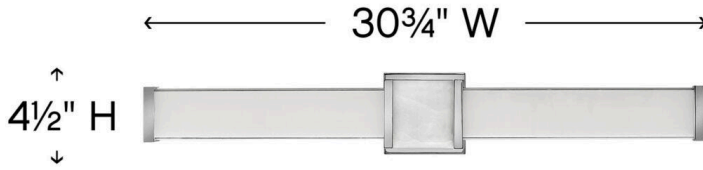

PIETRA

51583CM

LARGE LED VANITY

Turn your bathroom into a sanctuary with Pietra. Luxe materials and meticulous craftsmanship add to the spa-like zen of this integrated LED collection. A prominent cast center bracelet features a piece of solid stone with natural veining and subtle coloration that gleams against the Chrome or Black finish. Sophisticated details including cast endcaps and mitered glass complete this captivating look.

DETAILS	
FINISH:	Chrome
MATERIAL:	Steel
GLASS:	White Mitered
DIMMABLE:	YES, CL TYPE DIMMER (SSL7A)

DIMENSIONS	
WIDTH:	30.8"
HEIGHT:	4.5"
WEIGHT:	7.2lb
BACK PLATE:	4.5" Sq.
EXTENSION:	2.8"
TOP TO OUTLET:	2.250000"

LIGHT SOURCE	
LIGHT SOURCE:	Integrated LED
WATTAGE:	53w LED *Included
VOLTAGE:	120v

SHIPPING	
CARTON LENGTH:	35.8
CARTON WIDTH:	7
CARTON HEIGHT:	5
CARTON WEIGHT:	8.4

PRODUCT DETAILS:

- Suitable for use in damp locations as defined by NEC and CEC. Meets United States UL Underwriters Laboratories & CSA Canadian Standards Association Product Safety Standards.
- Sparkling chrome with reflective finish
- LED components carry a 5-year limited warranty
- Bold silhouette with dramatic details creates a modern statement
- Fixture can be mounted vertically
- ADA compliant
- Mounting hardware is hidden on the back plate to ensure a clean silhouette