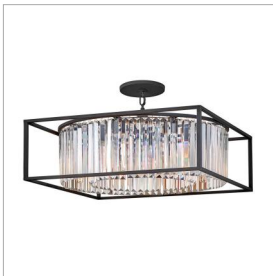

GIADA

4555BK

MEDIUM CONVERTIBLE DRUM CHANDELIER

Giada is a contemporary chandelier collection with stunning crystal prisms set within a frame of Black to create a seamless, sparkling, jewelry-like effect.

DETAILS	
FINISH:	Black
MATERIAL:	Steel
SLOPE DEGREE:	90
DIMMABLE:	YES - WITH DIMMABLE LAMP (NOT INCLUDED)

DIMENSIONS	
WIDTH:	24"
HEIGHT:	13"
WEIGHT:	45.5lb

LIGHT SOURCE	
LIGHT SOURCE:	Socketed
WATTAGE:	8-14w Med. LED, 100w Equiv.
VOLTAGE:	120v

MOUNTING	
CANOPY:	6.5" Dia.
LEAD WIRE:	1 X 120"
MAX HEIGHT:	47.5

SHIPPING	
CARTON LENGTH:	27.5
CARTON WIDTH:	27.5
CARTON HEIGHT:	17.5
CARTON WEIGHT:	53

PRODUCT DETAILS:

- Suitable for use in dry (indoor) locations as defined by NEC and CEC. Meets United States UL Underwriters Laboratories & CSA Canadian Standards Association Product Safety Standards.
- This fixture includes multiple down stems in various lengths to customize the installation height of the fixture, including one 6" stem and two 12" stems
- This item may be hung on a sloped ceiling
- Fixture weighs over 50lbs. Must be supported independently of the outlet box unless the outlet box is UL listed for the appropriate weight.
- Striking and glamorous silhouette with luxe details and a rich finish that makes a dramatic statement
- Minimum height when mounted as a semi-flush is 17.5"
- Convertible fixture can be hung as a pendant or semi-flush mount