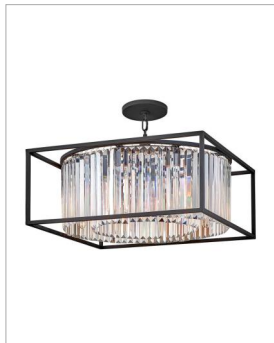

## 4555BK

### MEDIUM CONVERTIBLE DRUM CHANDELIER

Giada is a contemporary chandelier collection with stunning crystal prisms set within a frame of Black to create a seamless, sparkling, jewelry-like effect.

DETAILS	
FINISH:	Black
MATERIAL:	Steel
SLOPE DEGREE:	90
DIMMABLE:	YES - WITH DIMMABLE LAMP (NOT INCLUDED)

DIMENSIONS	
WIDTH:	24"
HEIGHT:	13"
WEIGHT:	45.5lb

LIGHT SOURCE	
LIGHT SOURCE:	Socketed
WATTAGE:	8-14w Med. LED, 100w Equiv.
VOLTAGE:	120v

MOUNTING	
CANOPY:	6.5" Dia.
LEAD WIRE:	1 X 120"
MAX HEIGHT:	47.5

#### PRODUCT DETAILS:

- Suitable for use in dry (indoor) locations as defined by NEC and CEC. Meets United States UL Underwriters Laboratories & CSA Canadian Standards Association Product Safety Standards.
- This fixture includes multiple down stems in various lengths to customize the installation height of the fixture, including one 6" stem and two 12" stems
- This item may be hung on a sloped ceiling
- Fixture weighs over 50lbs. Must be supported independently of the outlet box unless the outlet box is UL listed for the appropriate weight.
- Striking and glamorous silhouette with luxe details and a rich finish that makes a dramatic statement
- Minimum height when mounted as a semi-flush is 17.5"
- Convertible fixture can be hung as a pendant or semi-flush mount